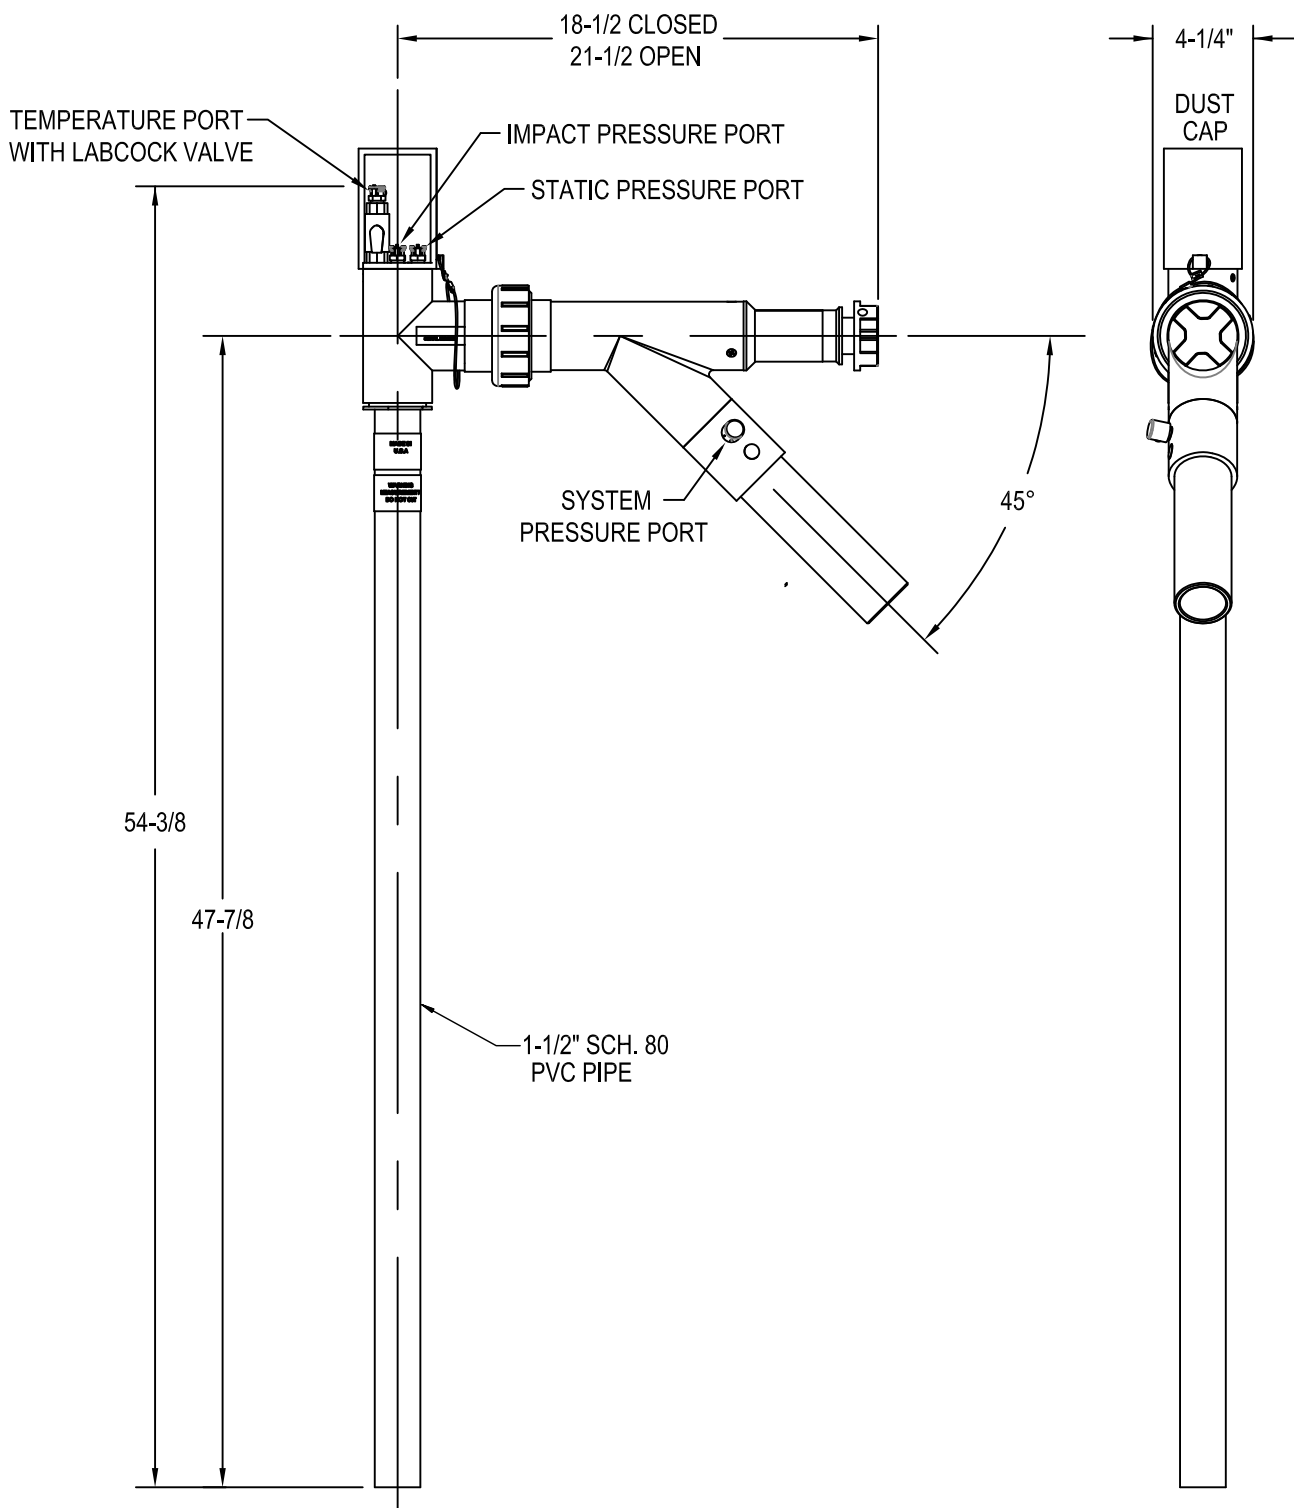

Accu-Flo WELLHEAD, 1.5" VERTICAL PVC WITH 2" Exact-Flo VALVE,  
 QUICK CONNECT FOR STATIC AND IMPACT PRESSURE AND  
 LABCOCK VALVE FOR TEMPERATURE.

SCALE 1 = 8

734-995-2547 -US HEADQUARTERS  
 734-995-1170 -FAX  
 800-624-2026 -NORTH AMERICA TOLL FREE  
 WWW.QEDENV.COM -WEB PAGE

TOLERANCES UNLESS OTHERWISE SPECIFIED		APPROVALS	DATE	TITLE
ANGULAR : 5°		DRAWN	12-19-18	AF015-V-E2-Q
FRAC : .XXX : .005	.XX : .01	DESIGNER		
MATERIAL	CHECKED			DWG No. 606320
FINISH	APPROVED			REV -
				SCALE 1 = 8
				SHT 1 OF 1