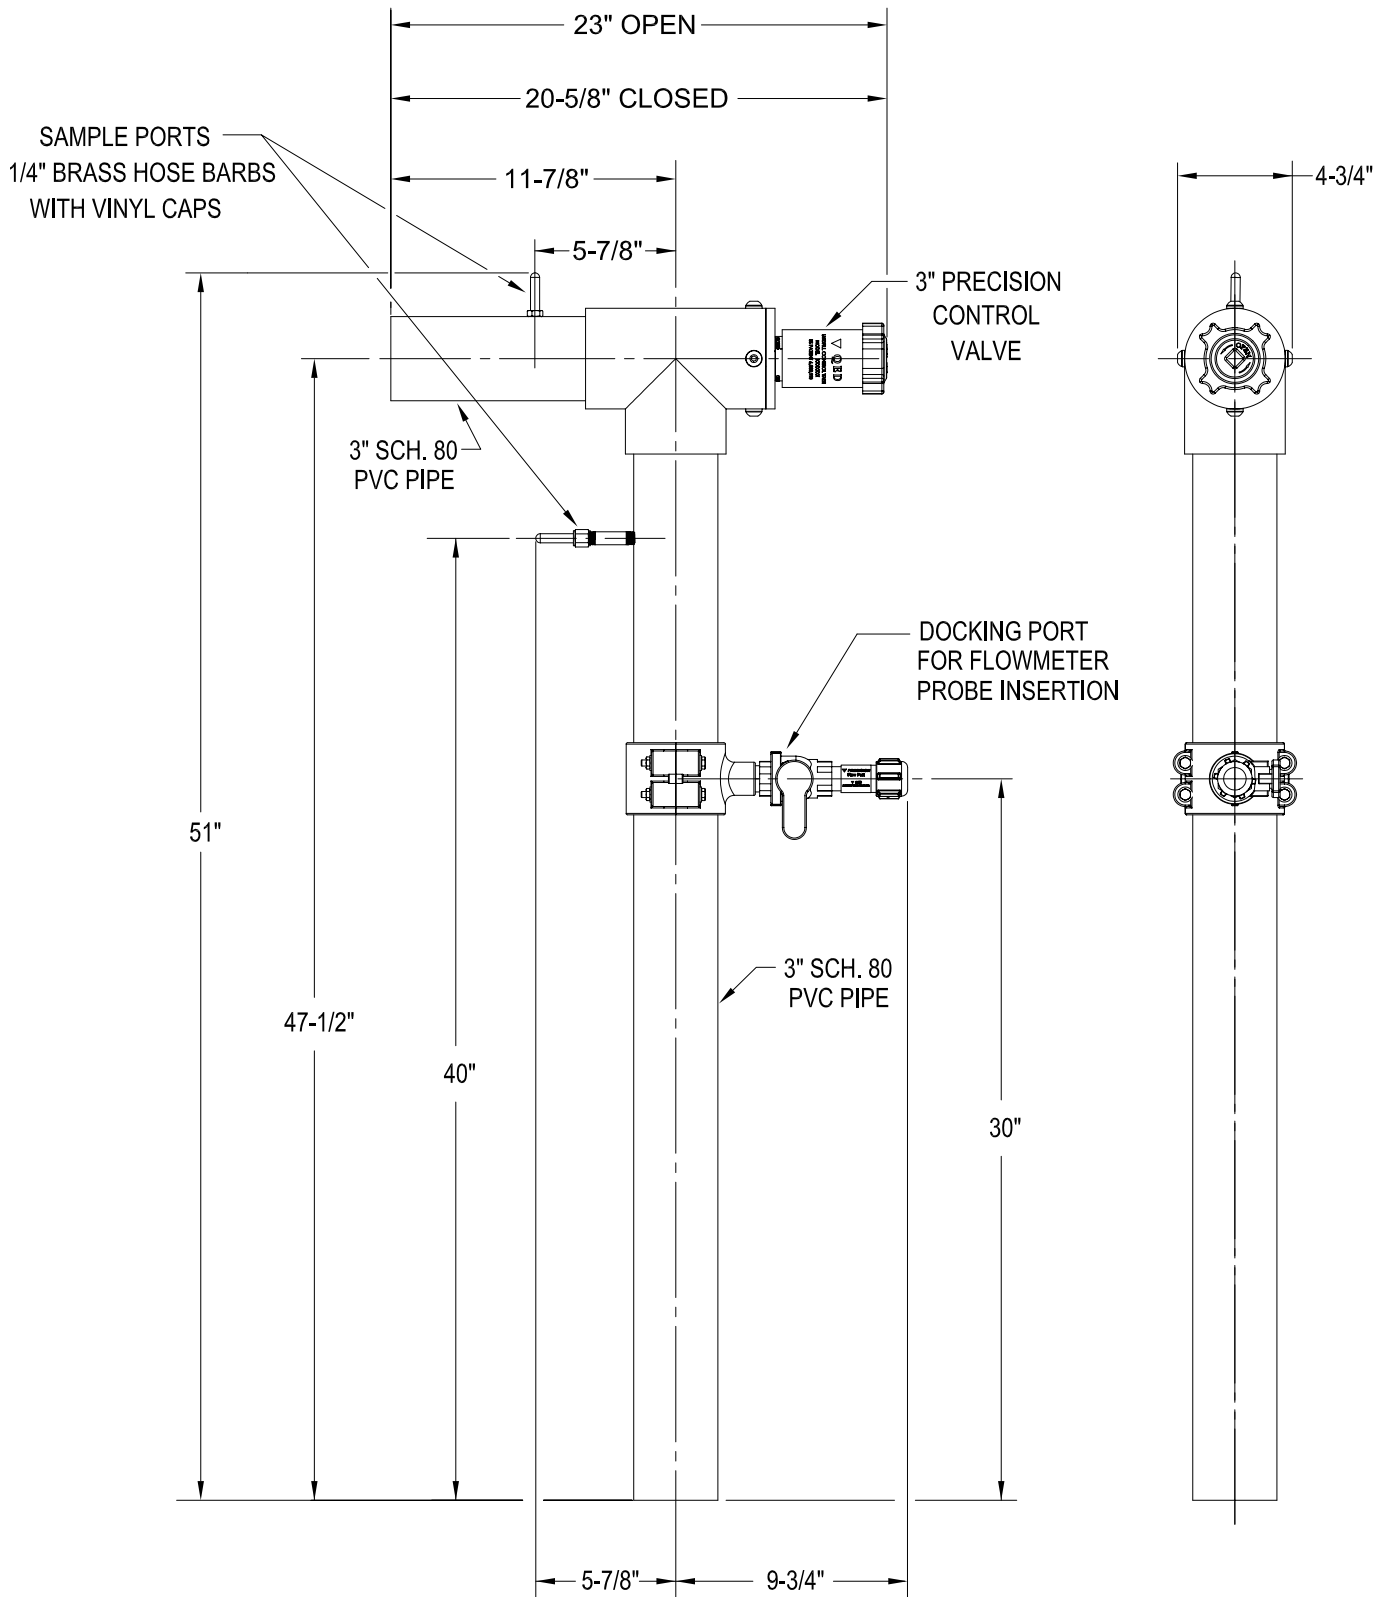

FLOW METER WELLHEAD, 3" MODEL FMW300

SCALE 1 = 8

734-995-2547 -US HEADQUARTERS
734-995-1170 -FAX
800-624-2026 -NORTH AMERICA TOLL FREE
www.QEDENV.COM -WEB PAGE

TOLERANCES UNLESS OTHERWISE SPECIFIED		APPROVALS	DATE	TITLE
FRAC :	ANGULAR : 5°	DRAWN		FMW300
.XX : .01	.XXX : .005 .XXXX : .0005	TONY RAMIREZ	11-3-11	
MATERIAL		DESIGNER		DWG No. 602360
FINISH		LN/BP	11-3-11	REV 01
		CHECKED	11-3-11	SCALE 1 = 8
		APPROVED	11-3-11	SHT 1 OF 1