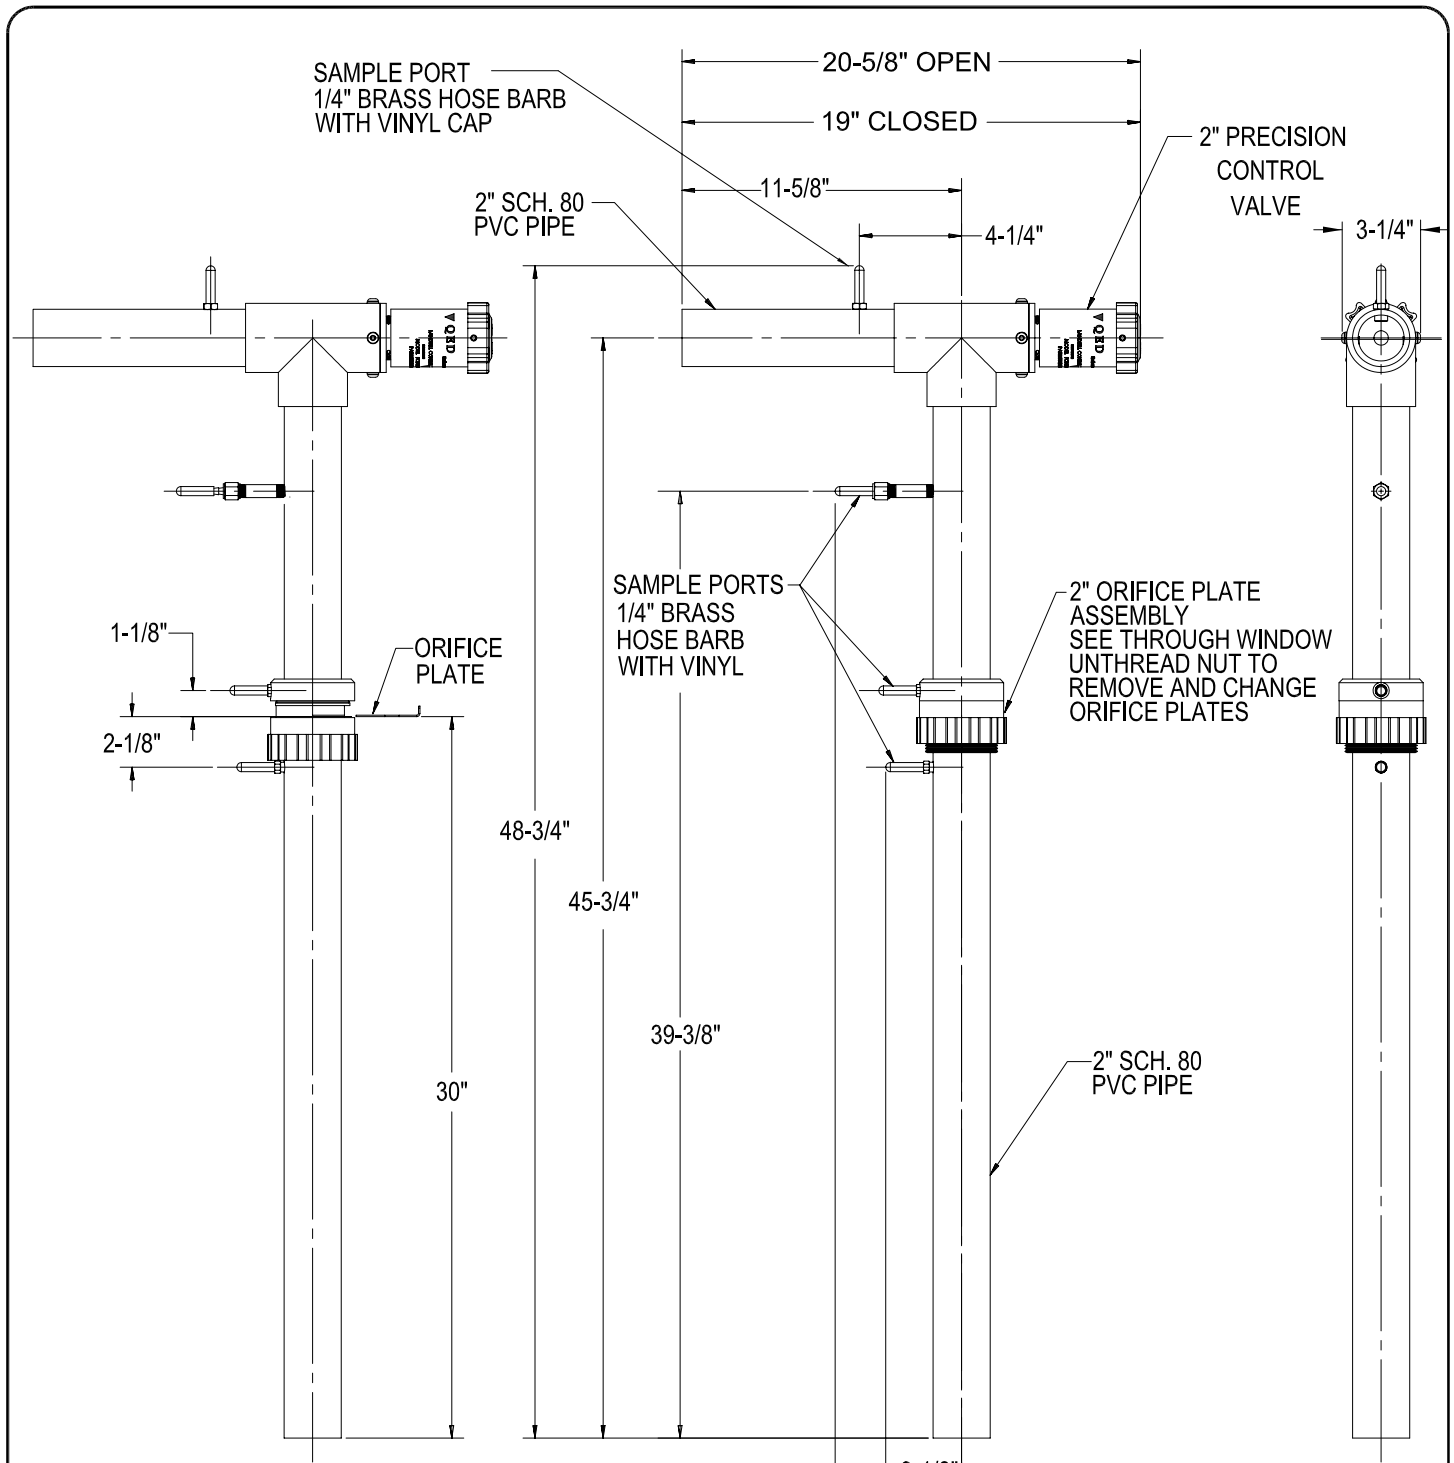

2" QUICK CHANGE ORIFICE PLATE WELLHEAD MODEL ORP200

ORIFICE PLATES NOT INCLUDED
ORIFICE PLATES TO BE SOLD
INDIVIDUALLY OR IN KITS

- .40 ϕ -
- .50 ϕ
- .75 ϕ
- 1.00 ϕ
- 1.25 ϕ
- 1.40 ϕ
- 1.90 ϕ FULL OPEN

SCALE 1 = 8

<p style="font-size: 24px; font-weight: bold; margin: 0;">QED</p> <p style="font-weight: bold; margin: 0;">Environmental Systems</p>	734-995-2547 -US HEADQUARTERS	UNLESS OTHERWISE SPECIFIED	APPROVALS	DATE	TITLE	
	734-995-1170 -FAX	FRAC : .xxx : .005	DRAWN	12-12-11	ORP200	
	800-624-2026 -NORTH AMERICA TOLL FREE	.xx : .01 .xxxx : .0005	TONY RAMIREZ	DESIGNER	DWG No. 602366	REV 01
	WWW.QEDENV.COM -WEB PAGE	MATERIAL	LN	12-12-11	SCALE 1 = 8	SHT 1 OF 1
	FINISH	LN	12-13-11			