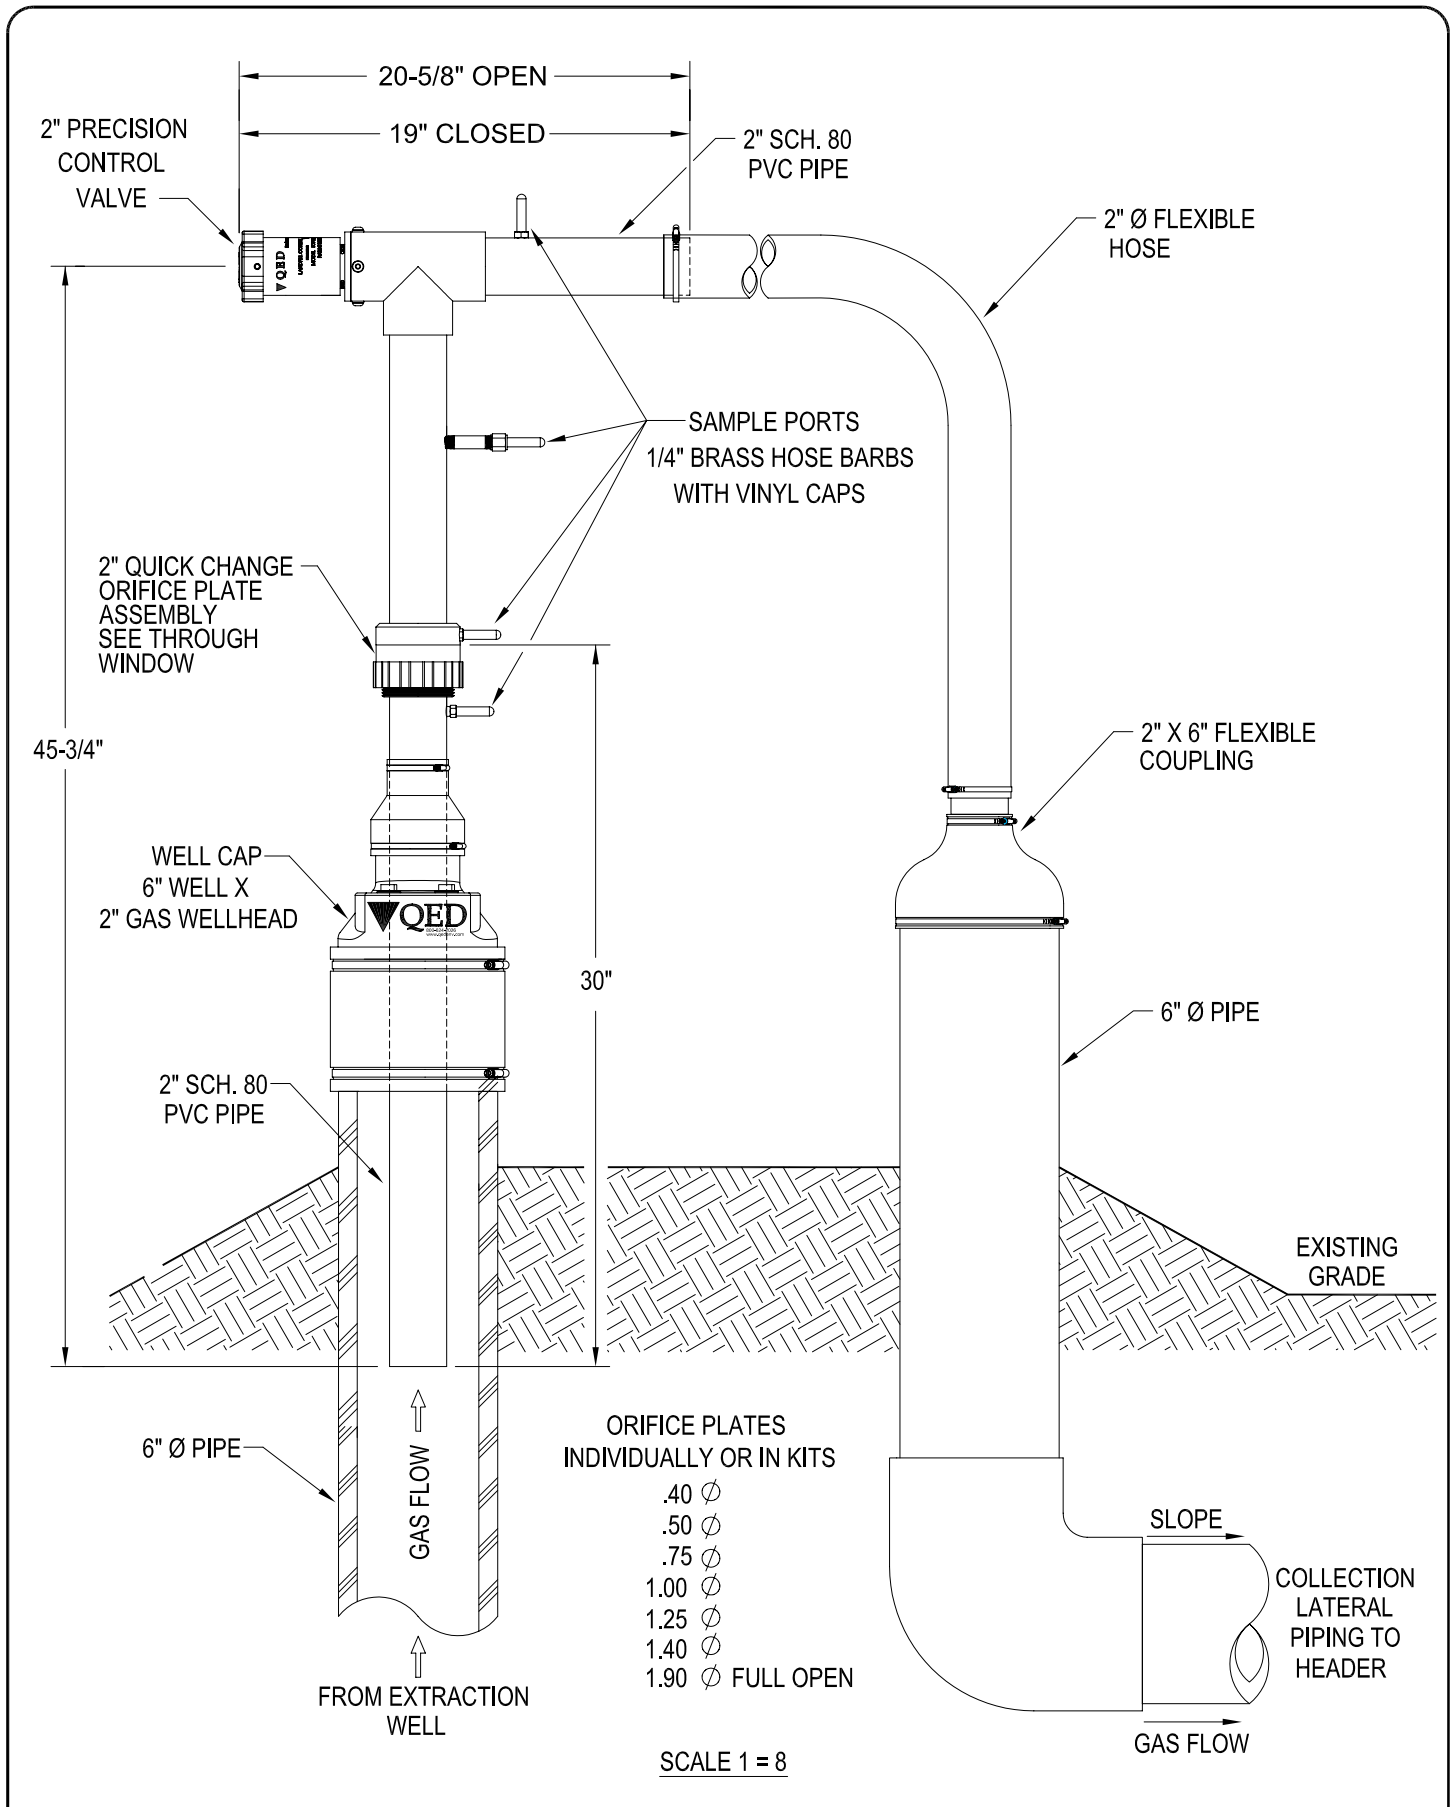

# QUICK CHANGE ORIFICE PLATE WELLHEAD (MODEL ORP200) FULL ASSEMBLY WITH QED CAP FOR 6" WELLS

**QED** 734-995-2547 -US HEADQUARTERS

734-995-1170 -FAX

800-624-2026 -NORTH AMERICA TOLL FREE

Environmental Systems [www.qedenv.com](http://www.qedenv.com) -WEB PAGE

TOLERANCES UNLESS OTHERWISE SPECIFIED		APPROVALS	DATE	TITLE
ANGULAR	: 5°	DRAWN TONY RAMIREZ	01-06-12	QUICK CHANGE ORIFICE PLATE WELLHEAD ORP200 W/QED CAP FOR 6" WELLS
FRAC	: .xxx : .005			
XX	: .01 .xxxx : .0005	DESIGNER LN/BP	01-06-12	DWG No. 602370
MATERIAL		CHECKED LN/BP	01-12-12	REV 01
FINISH		APPROVED LN/BP	01-12-12	SCALE NONE
				SHT 1 OF 1