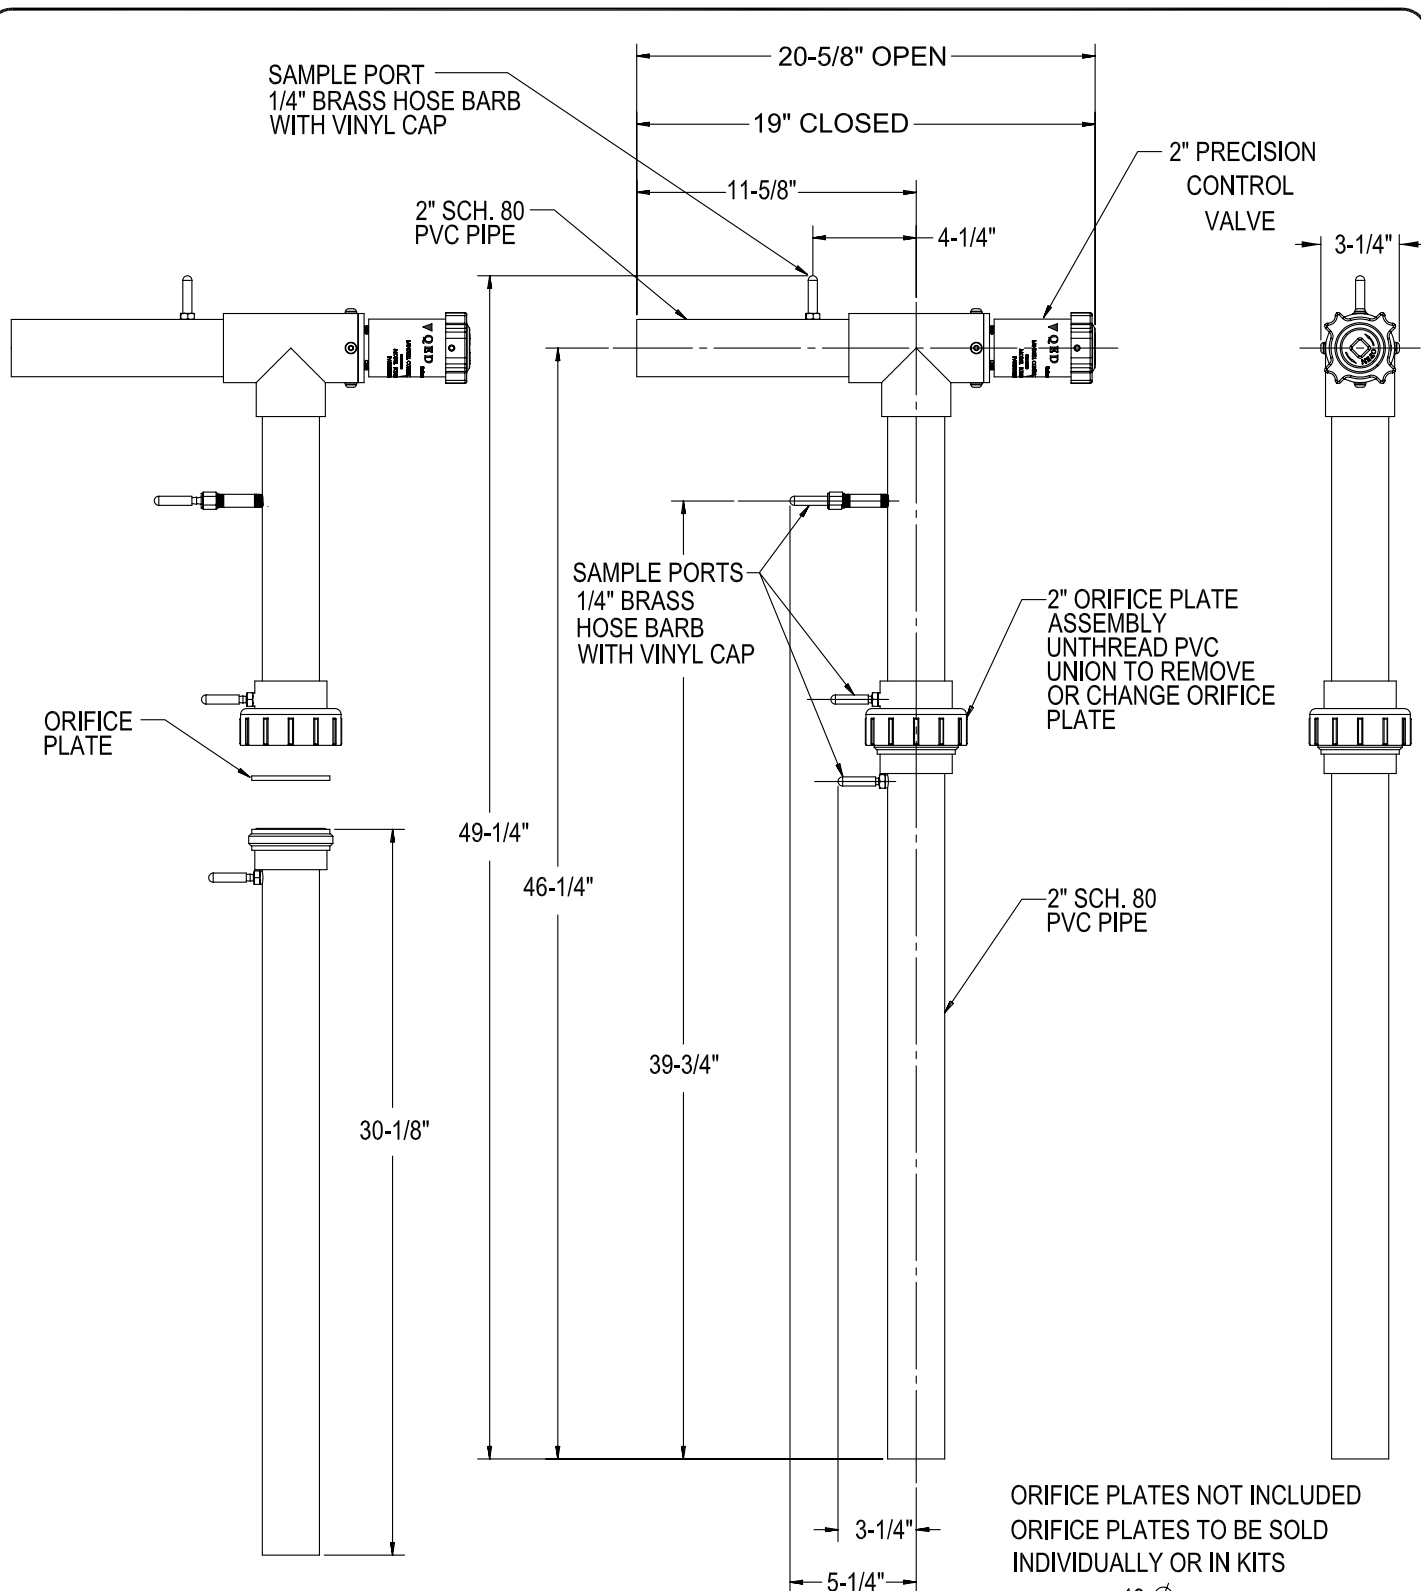

2" PVC ORIFICE PLATE WELLHEAD MODEL OPU200

ORIFICE PLATES NOT INCLUDED
ORIFICE PLATES TO BE SOLD
INDIVIDUALLY OR IN KITS

- .40 ϕ
- .50 ϕ
- .75 ϕ
- 1.00 ϕ
- 1.25 ϕ
- 1.40 ϕ
- 1.90 ϕ FULL OPEN

SCALE 1 = 8

734-995-2547 -US HEADQUARTERS
734-995-1170 -FAX
800-624-2026 -NORTH AMERICA TOLL FREE
WWW.QEDENV.COM -WEB PAGE

TOLERANCES UNLESS OTHERWISE SPECIFIED		APPROVALS	DATE	TITLE
FRAC :	ANGULAR : 5°	DRAWN		OPU200
.XX : .01	.XXX : .005	TONY RAMIREZ	12-12-11	
	.XXXX : .0005	DESIGNER		DWG No. 602367
MATERIAL		CHECKED	12-13-11	REV 01
FINISH		APPROVED	12-13-11	SCALE 1 = 8
				SHT 1 OF 1