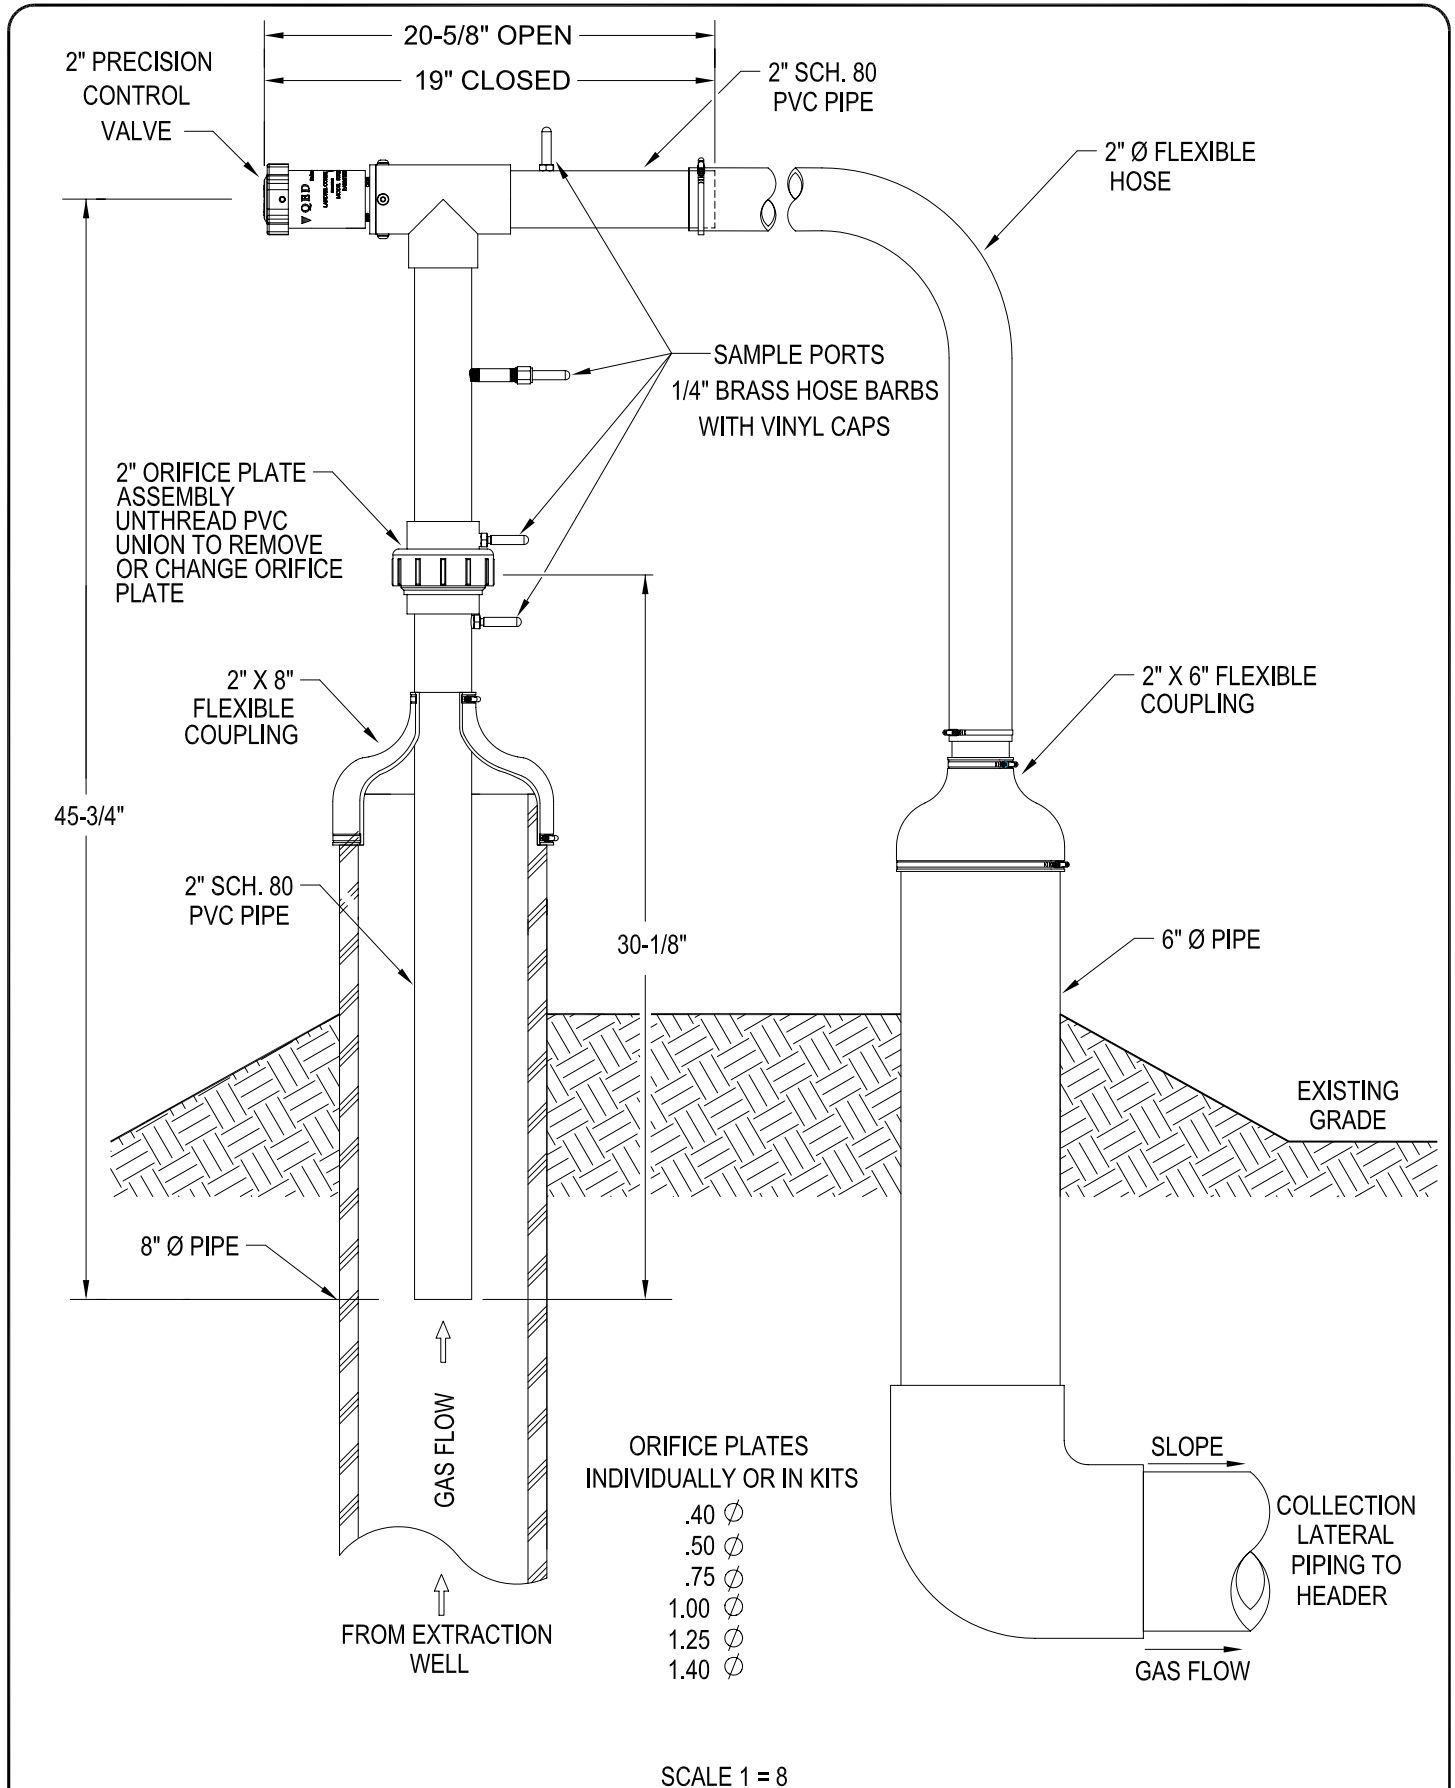

TRADITIONAL ORIFICE PLATE WELLHEAD (MODEL OPU200)

FULL ASSEMBLY 2" X 8"

QED Environmental Systems

734-995-2547 -US HEADQUARTERS

734-995-1170 -FAX

800-624-2026 -NORTH AMERICA TOLL FREE

WWW.QEDENV.COM -WEB PAGE

<p>TOLERANCES UNLESS OTHERWISE SPECIFIED</p> <p>ANGULAR : .5°</p> <p>FRAC : .xxx : .005</p> <p>XX : .01 : .0005</p> <p>MATERIAL</p> <p>FINISH</p>	<p>APPROVALS</p> <p>DATE</p> <p>DRAWN TONY RAMIREZ 01-10-12</p> <p>DESIGNER LN/BP 01-10-12</p> <p>CHECKED LN/BP 01-12-12</p> <p>APPROVED LN/BP 01-12-12</p>	<p>TITLE</p> <p>ORIFICE PLATE WELLHEAD - OPU200 FULL ASSEMBLY 2" X 8"</p> <p>DWG No. 602373</p> <p>SCALE 1 = 8</p>	<p>REV 01</p> <p>SHT 1 OF 1</p>
---	---	--	---------------------------------