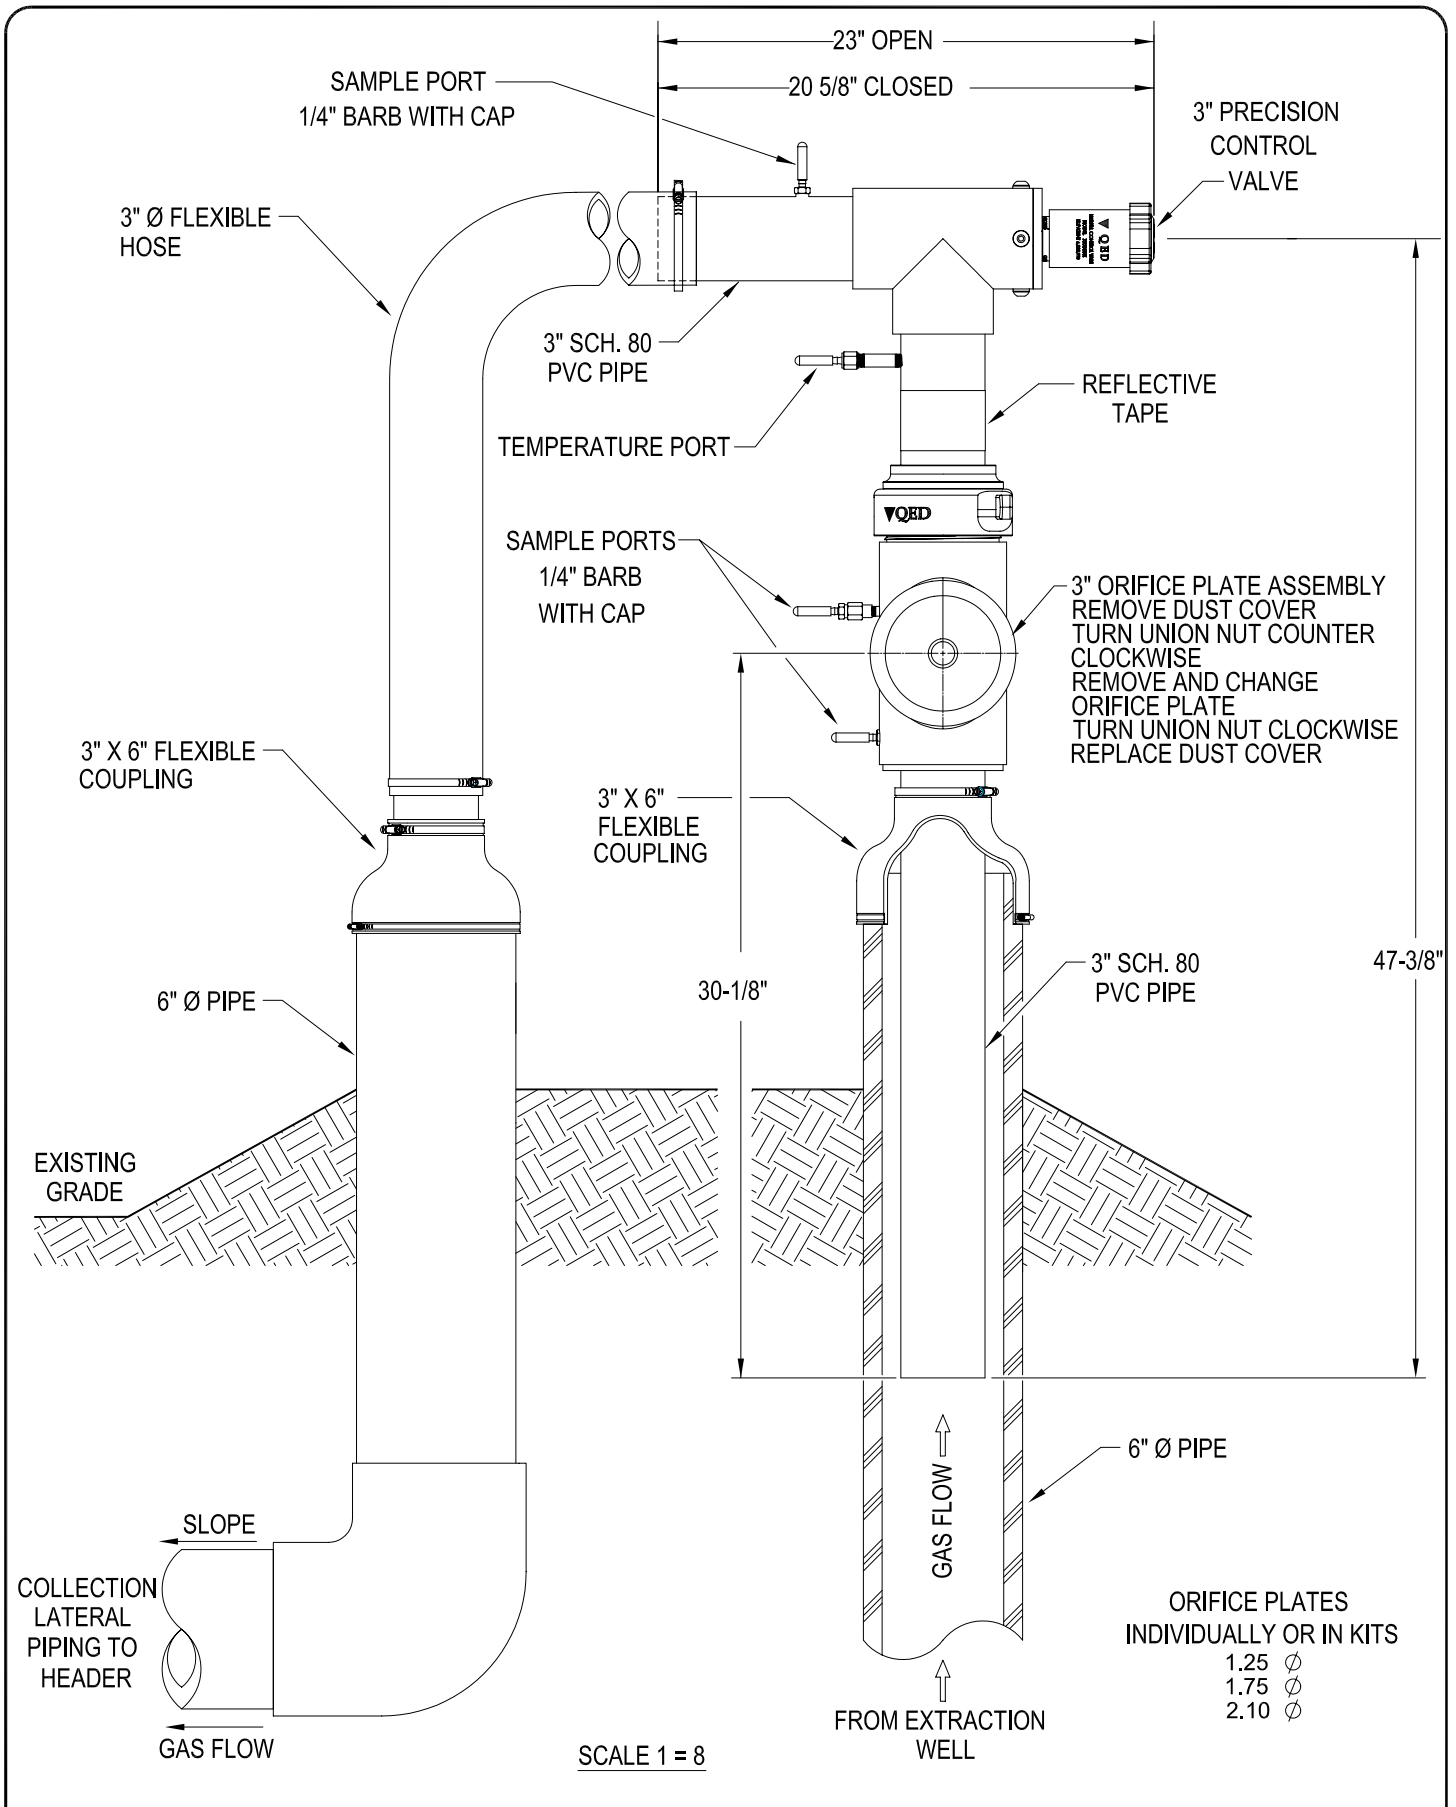

# QUICK CHANGE ORIFICE PLATE WELLHEAD (MODEL ORP315) FULL ASSEMBLY 3" X 6"

3" ORIFICE PLATE ASSEMBLY  
REMOVE DUST COVER  
TURN UNION NUT COUNTER  
CLOCKWISE  
REMOVE AND CHANGE  
ORIFICE PLATE  
TURN UNION NUT CLOCKWISE  
REPLACE DUST COVER

ORIFICE PLATES  
INDIVIDUALLY OR IN KITS

- 1.25 Ø
- 1.75 Ø
- 2.10 Ø

**QED** Environmental Systems  
 734-995-2547 -US HEADQUARTERS  
 734-995-1170 -FAX  
 800-624-2026 -NORTH AMERICA TOLL FREE  
 WWW.QEDENV.COM -WEB PAGE

TOLERANCES UNLESS OTHERWISE SPECIFIED		APPROVALS	DATE	TITLE
ANGULAR : 5°		DRAWN	7-30-12	QUICK CHANGE ORIFICE PLATE
FRAC : .XXX : .005	DESIGNER	TONY RAMIREZ	7-30-12	WELLHEAD MODEL ORP315
XX : .01 .XXXX : .0005	CHECKED	L N / BRP	7-30-12	FULL ASSEMBLY 3" X 6"
MATERIAL	APPROVED	L N / BRP	7-30-12	DWG No. 602462
FINISH	L N / BRP			REV 02
SCALE NONE				SHT 1 OF 1