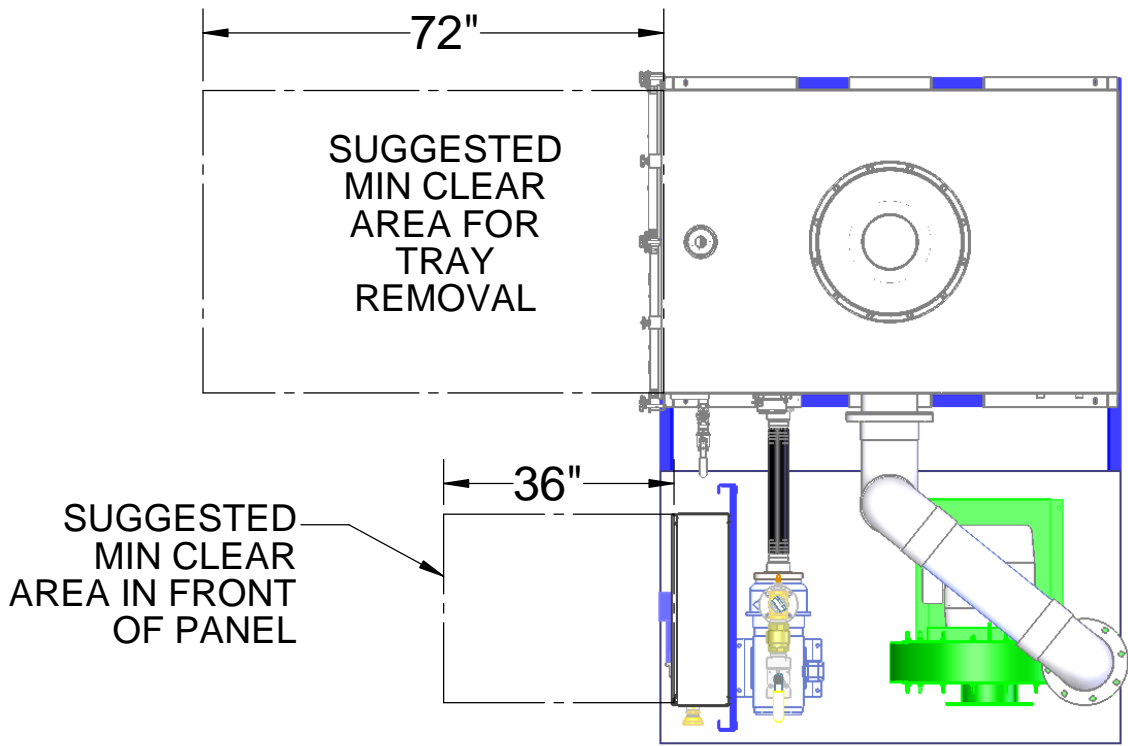

**EZ-24.6SS (AIR STRIPPER ONLY)**

FOR MORE SPECIFICATIONS CLICK ON:

[http://www.qedenv.com/Products/Airstrippers\\_VOC\\_Removal/Air\\_Stripper\\_Specifications/](http://www.qedenv.com/Products/Airstrippers_VOC_Removal/Air_Stripper_Specifications/)

NOT TO SCALE

**NOT FOR CONSTRUCTION, FOR REFERENCE ONLY**

**EZ-24.6SS**

EXAMPLE OF A SKID SYSTEM WITH CONTROL PANEL, PUMPS, AND BLOWER CONTACT QED FOR INFORMATION ON ALL OPTIONS.

NOT TO SCALE

*NOT FOR CONSTRUCTION, FOR REFERENCE ONLY*