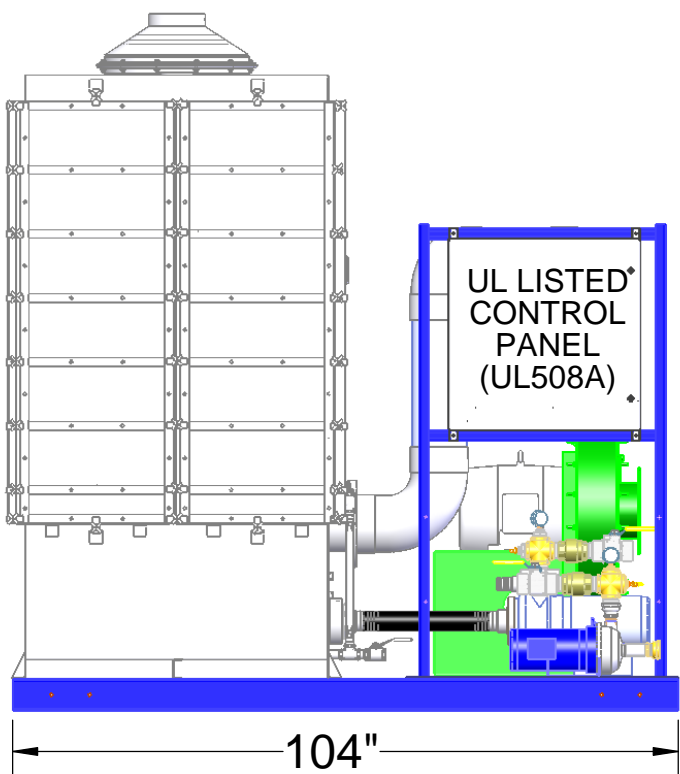

**EZ-24.6SS (AIR STRIPPER ONLY)**

FOR MORE SPECIFICATIONS CLICK ON:

[http://www.qedenv.com/Products/Airstrippers\\_VOC\\_Removal/Air\\_Stripper\\_Specifications/](http://www.qedenv.com/Products/Airstrippers_VOC_Removal/Air_Stripper_Specifications/)

NOT TO SCALE

**NOT FOR CONSTRUCTION, FOR REFERENCE ONLY**

**EZ-24.6SS**

EXAMPLE OF A SKID SYSTEM WITH CONTROL PANEL, PUMPS, AND BLOWER CONTACT QED FOR INFORMATION ON ALL OPTIONS.

NOT TO SCALE

*NOT FOR CONSTRUCTION, FOR REFERENCE ONLY*