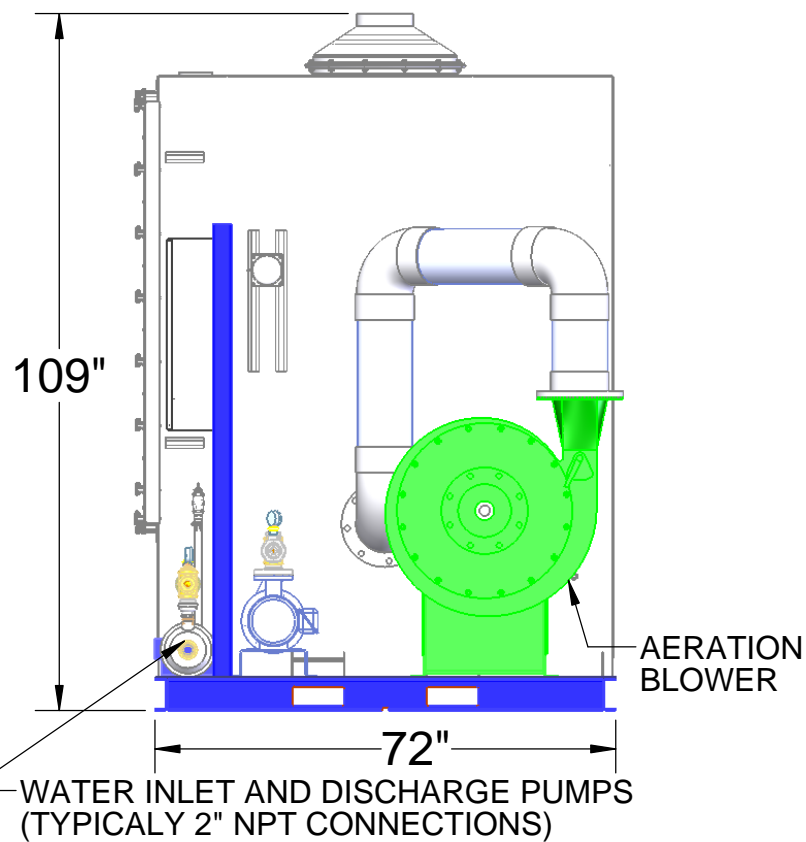

**EZ-24.6SS (AIR STRIPPER ONLY)**

FOR MORE SPECIFICATIONS CLICK ON:

[http://www.qedenv.com/Products/Airstrippers\\_VOC\\_Removal/Air\\_Stripper\\_Specifications/](http://www.qedenv.com/Products/Airstrippers_VOC_Removal/Air_Stripper_Specifications/)

NOT TO SCALE

**NOT FOR CONSTRUCTION, FOR REFERENCE ONLY**

**EZ-24.6SS**

EXAMPLE OF A SKID SYSTEM WITH CONTROL PANEL, PUMPS, AND BLOWER CONTACT QED FOR INFORMATION ON ALL OPTIONS.

NOT TO SCALE

*NOT FOR CONSTRUCTION, FOR REFERENCE ONLY*