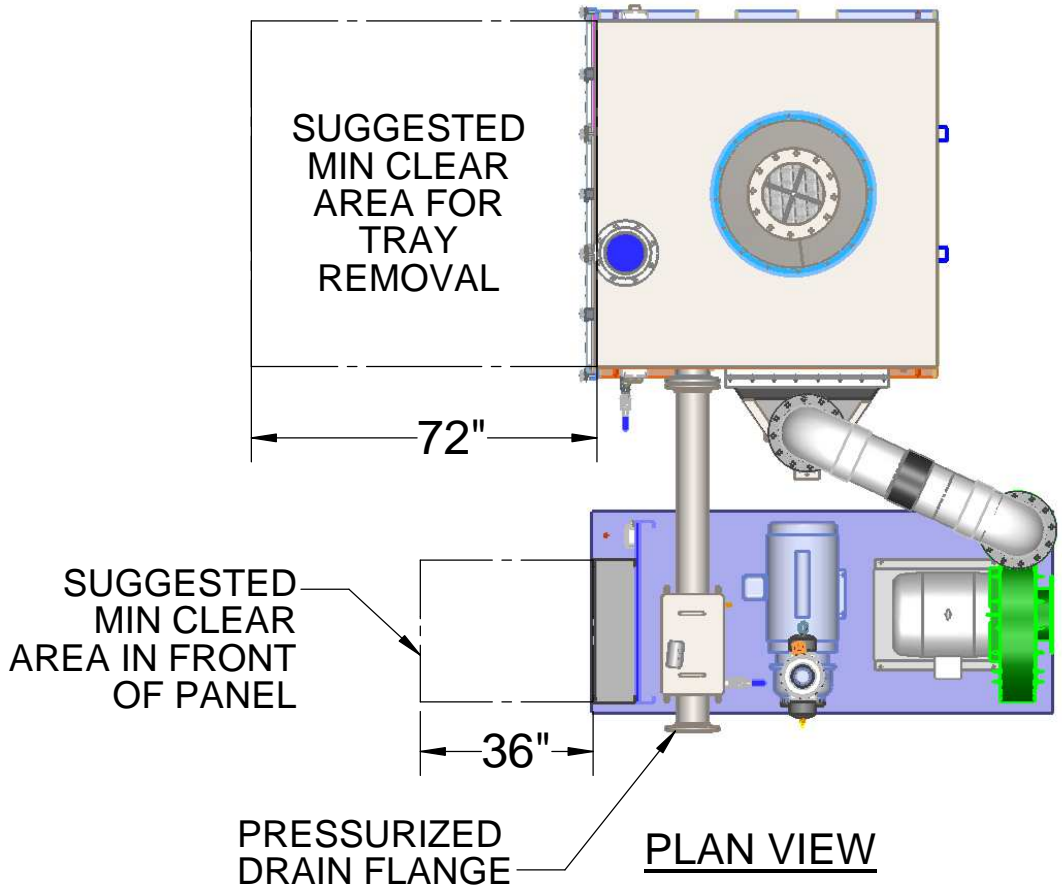

**EZ-36.6SS (AIR STRIPPER ONLY)**

FOR MORE SPECIFICATIONS CLICK ON:

[http://www.qedenv.com/Products/Airstrippers\\_VOC\\_Removal/Air\\_Stripper\\_Specifications/](http://www.qedenv.com/Products/Airstrippers_VOC_Removal/Air_Stripper_Specifications/)

NOT TO SCALE

**NOT FOR CONSTRUCTION, FOR REFERENCE ONLY**

INFEEED PUMP

**EZ-36.6SS**

EXAMPLE OF A SKID SYSTEM WITH CONTROL PANEL, PUMPS, AND BLOWER CONTACT QED FOR INFORMATION ON ALL OPTIONS.

NOT TO SCALE

*NOT FOR CONSTRUCTION, FOR REFERENCE ONLY*