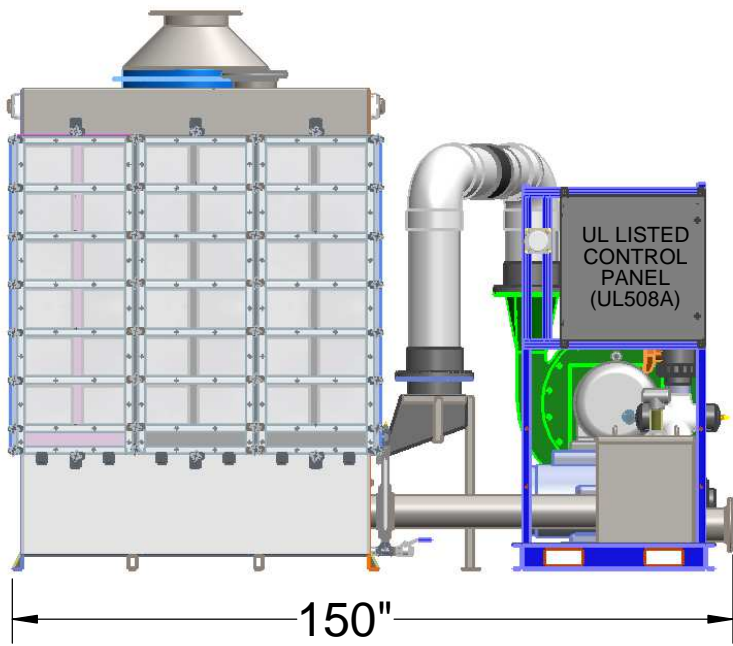

**EZ-36.6SS (AIR STRIPPER ONLY)**

FOR MORE SPECIFICATIONS CLICK ON:

[http://www.qedenv.com/Products/Airstrippers\\_VOC\\_Removal/Air\\_Stripper\\_Specifications/](http://www.qedenv.com/Products/Airstrippers_VOC_Removal/Air_Stripper_Specifications/)

NOT TO SCALE

**NOT FOR CONSTRUCTION, FOR REFERENCE ONLY**

INFEEED PUMP

**EZ-36.6SS**

EXAMPLE OF A SKID SYSTEM WITH CONTROL PANEL, PUMPS, AND BLOWER CONTACT QED FOR INFORMATION ON ALL OPTIONS.

NOT TO SCALE

*NOT FOR CONSTRUCTION, FOR REFERENCE ONLY*