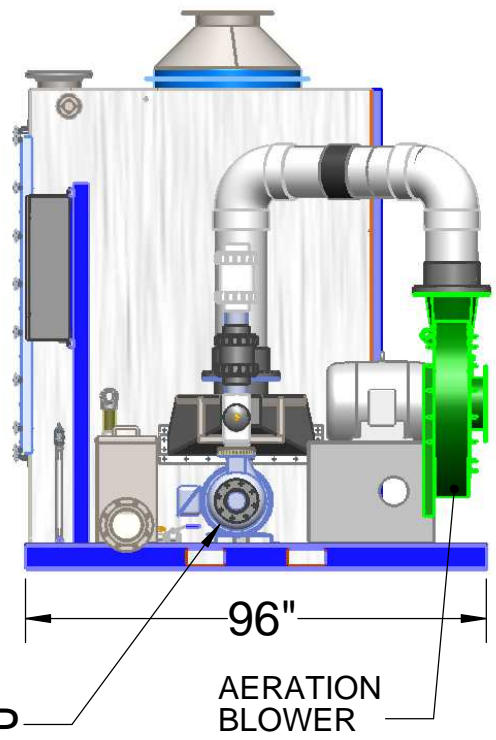

**EZ-36.6SS (AIR STRIPPER ONLY)**

FOR MORE SPECIFICATIONS CLICK ON:

[http://www.qedenv.com/Products/Airstrippers\\_VOC\\_Removal/Air\\_Stripper\\_Specifications/](http://www.qedenv.com/Products/Airstrippers_VOC_Removal/Air_Stripper_Specifications/)

NOT TO SCALE

**NOT FOR CONSTRUCTION, FOR REFERENCE ONLY**

INFEEED PUMP

**EZ-36.6SS**

EXAMPLE OF A SKID SYSTEM WITH CONTROL PANEL, PUMPS, AND BLOWER CONTACT QED FOR INFORMATION ON ALL OPTIONS.

NOT TO SCALE

*NOT FOR CONSTRUCTION, FOR REFERENCE ONLY*