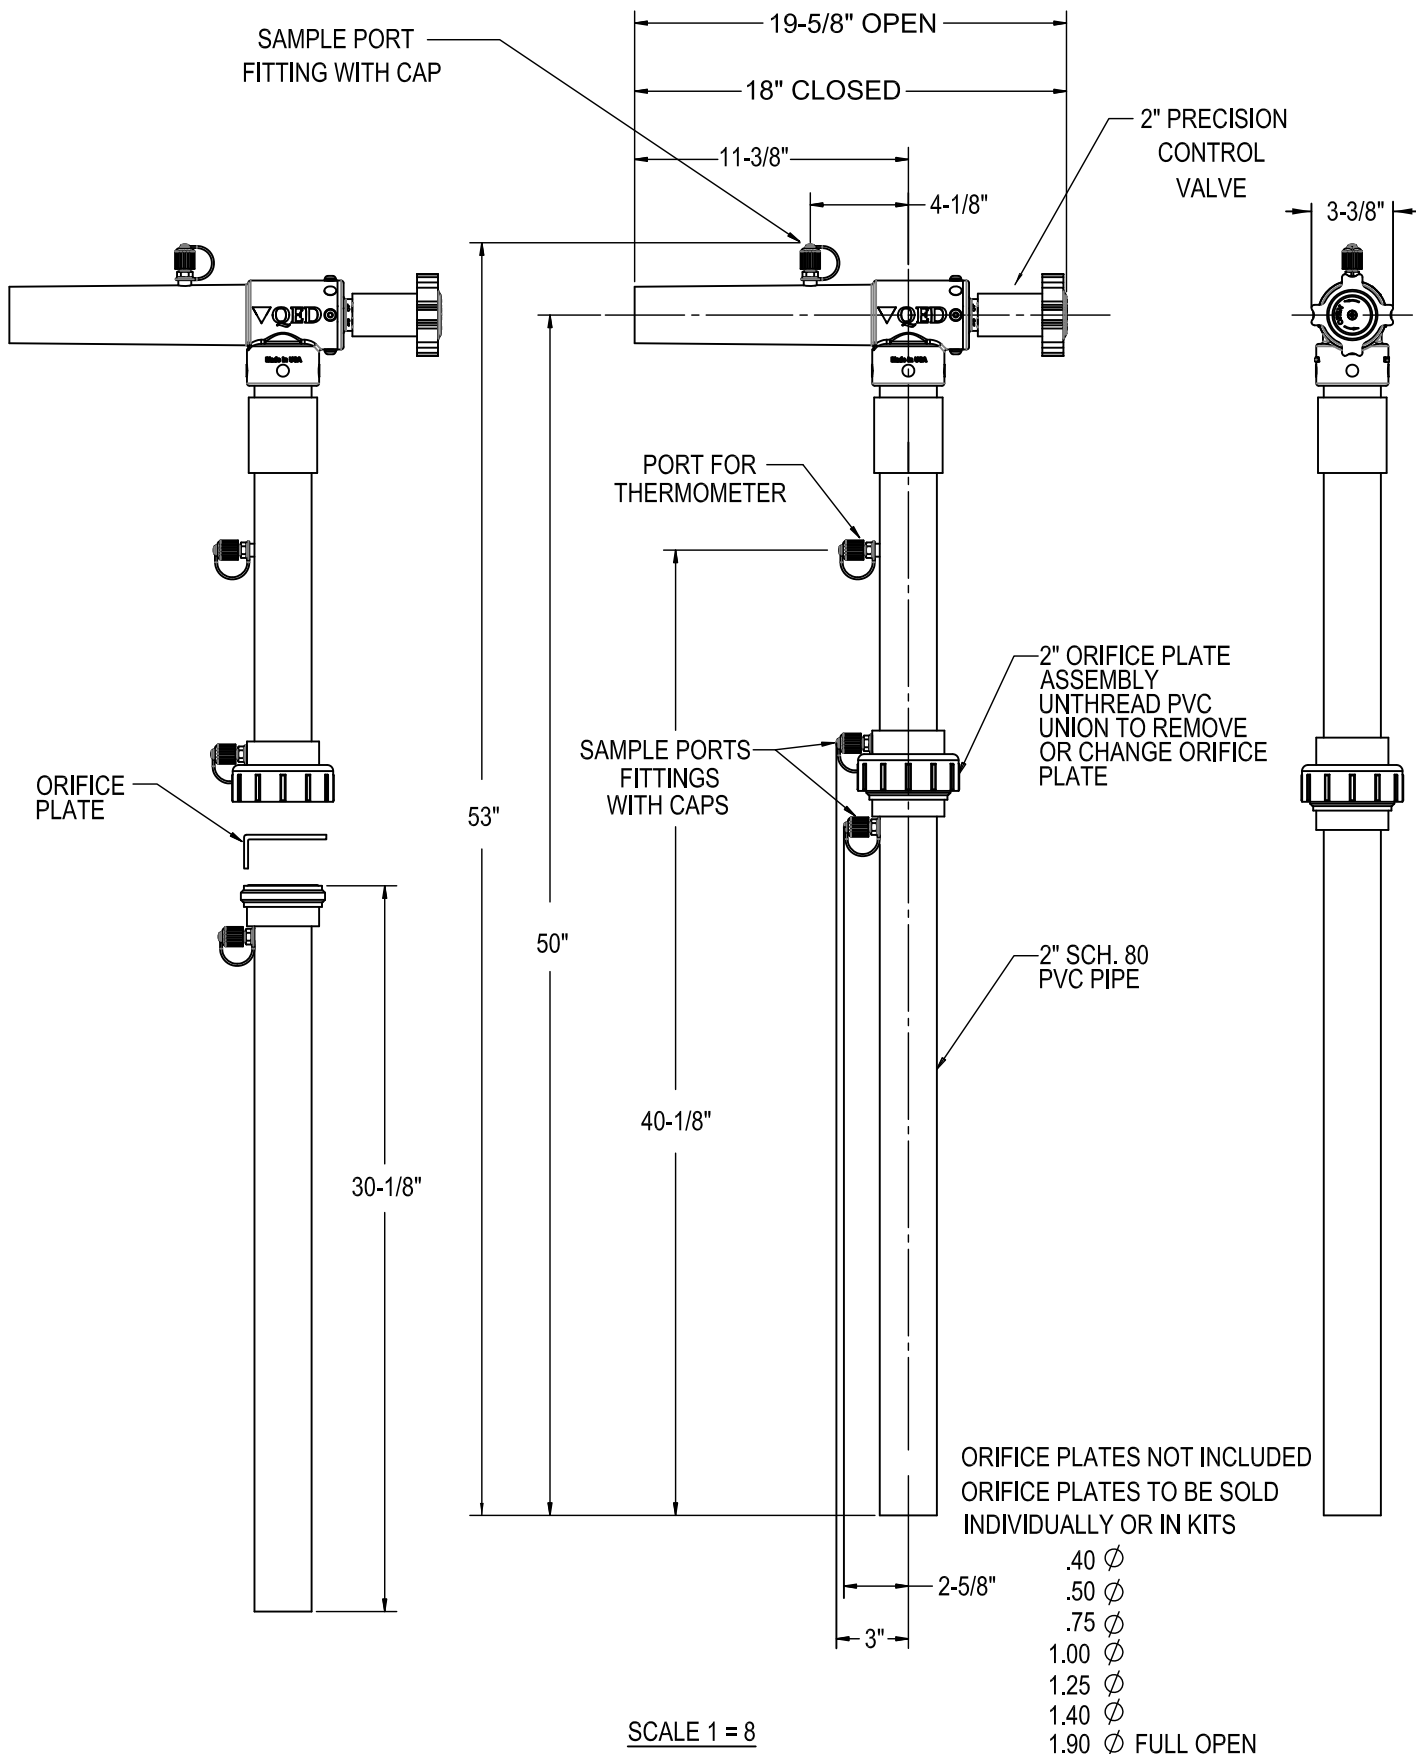

2" PVC ORIFICE PLATE WELLHEAD MODEL OPU200M

734-995-2547 -US HEADQUARTERS
 734-995-1170 -FAX
 800-624-2026 -NORTH AMERICA TOLL FREE
 WWW.QEDENV.COM -WEB PAGE

TOLERANCES UNLESS OTHERWISE SPECIFIED		APPROVALS	DATE	TITLE
ANGULAR	: 5°	DRAWN	12-12-11	OPU200M
FRAC	: .XXX : .005	TONY RAMIREZ		
.XX	: .01	DESIGNER	12-13-11	DWG No. 602367
MATERIAL		CHECKED	12-13-11	REV A
FINISH		APPROVED	12-13-11	SCALE 1 = 8
				SHT 1 OF 1