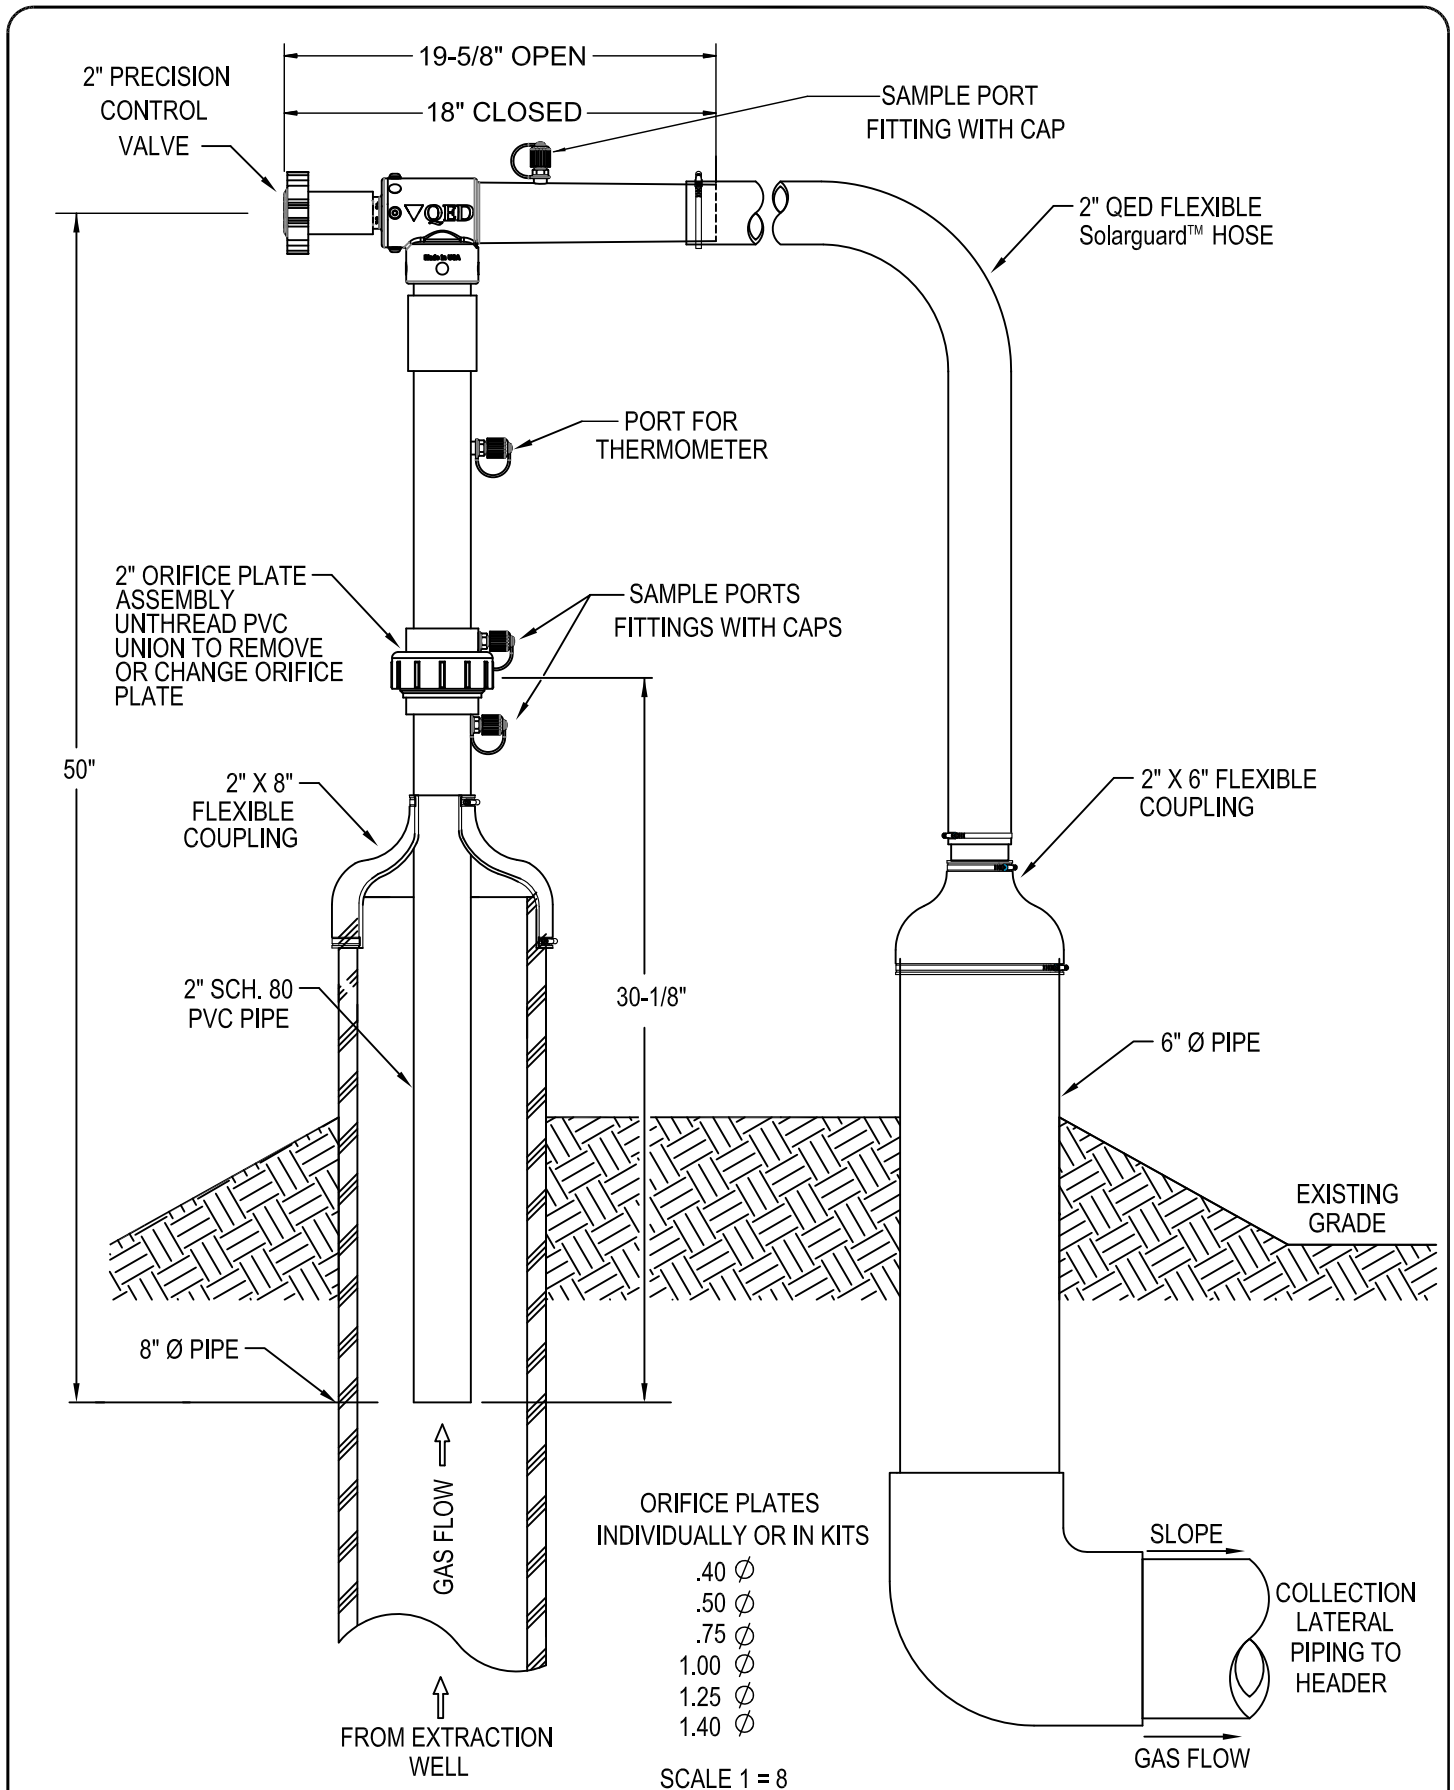

TRADITIONAL ORIFICE PLATE WELLHEAD (MODEL OPU200M)

FULL ASSEMBLY 2" X 8"

734-995-2547 -US HEADQUARTERS
 734-995-1170 -FAX
 800-624-2026 -NORTH AMERICA TOLL FREE
 WWW.QEDENV.COM -WEB PAGE

| TOLERANCES UNLESS OTHERWISE SPECIFIED | | APPROVALS | DATE | TITLE |
|---------------------------------------|---------------|--------------------|----------|--|
| FRAC : .XXX : .005 | ANGULAR : .5° | DRAWN TONY RAMIREZ | 01-10-12 | ORIFICE PLATE WELLHEAD - OPU200M FULL ASSEMBLY 2" X 8" |
| .XX : .01 | .XXXX : .0005 | DESIGNER LNB/BP | 01-10-12 | |
| MATERIAL | | CHECKED LNB/BP | 01-12-12 | DWG No. 602373 |
| FINISH | | APPROVED LNB/BP | 01-12-12 | REV A |
| SCALE 1 = 8 | | | | SHT 1 OF 1 |