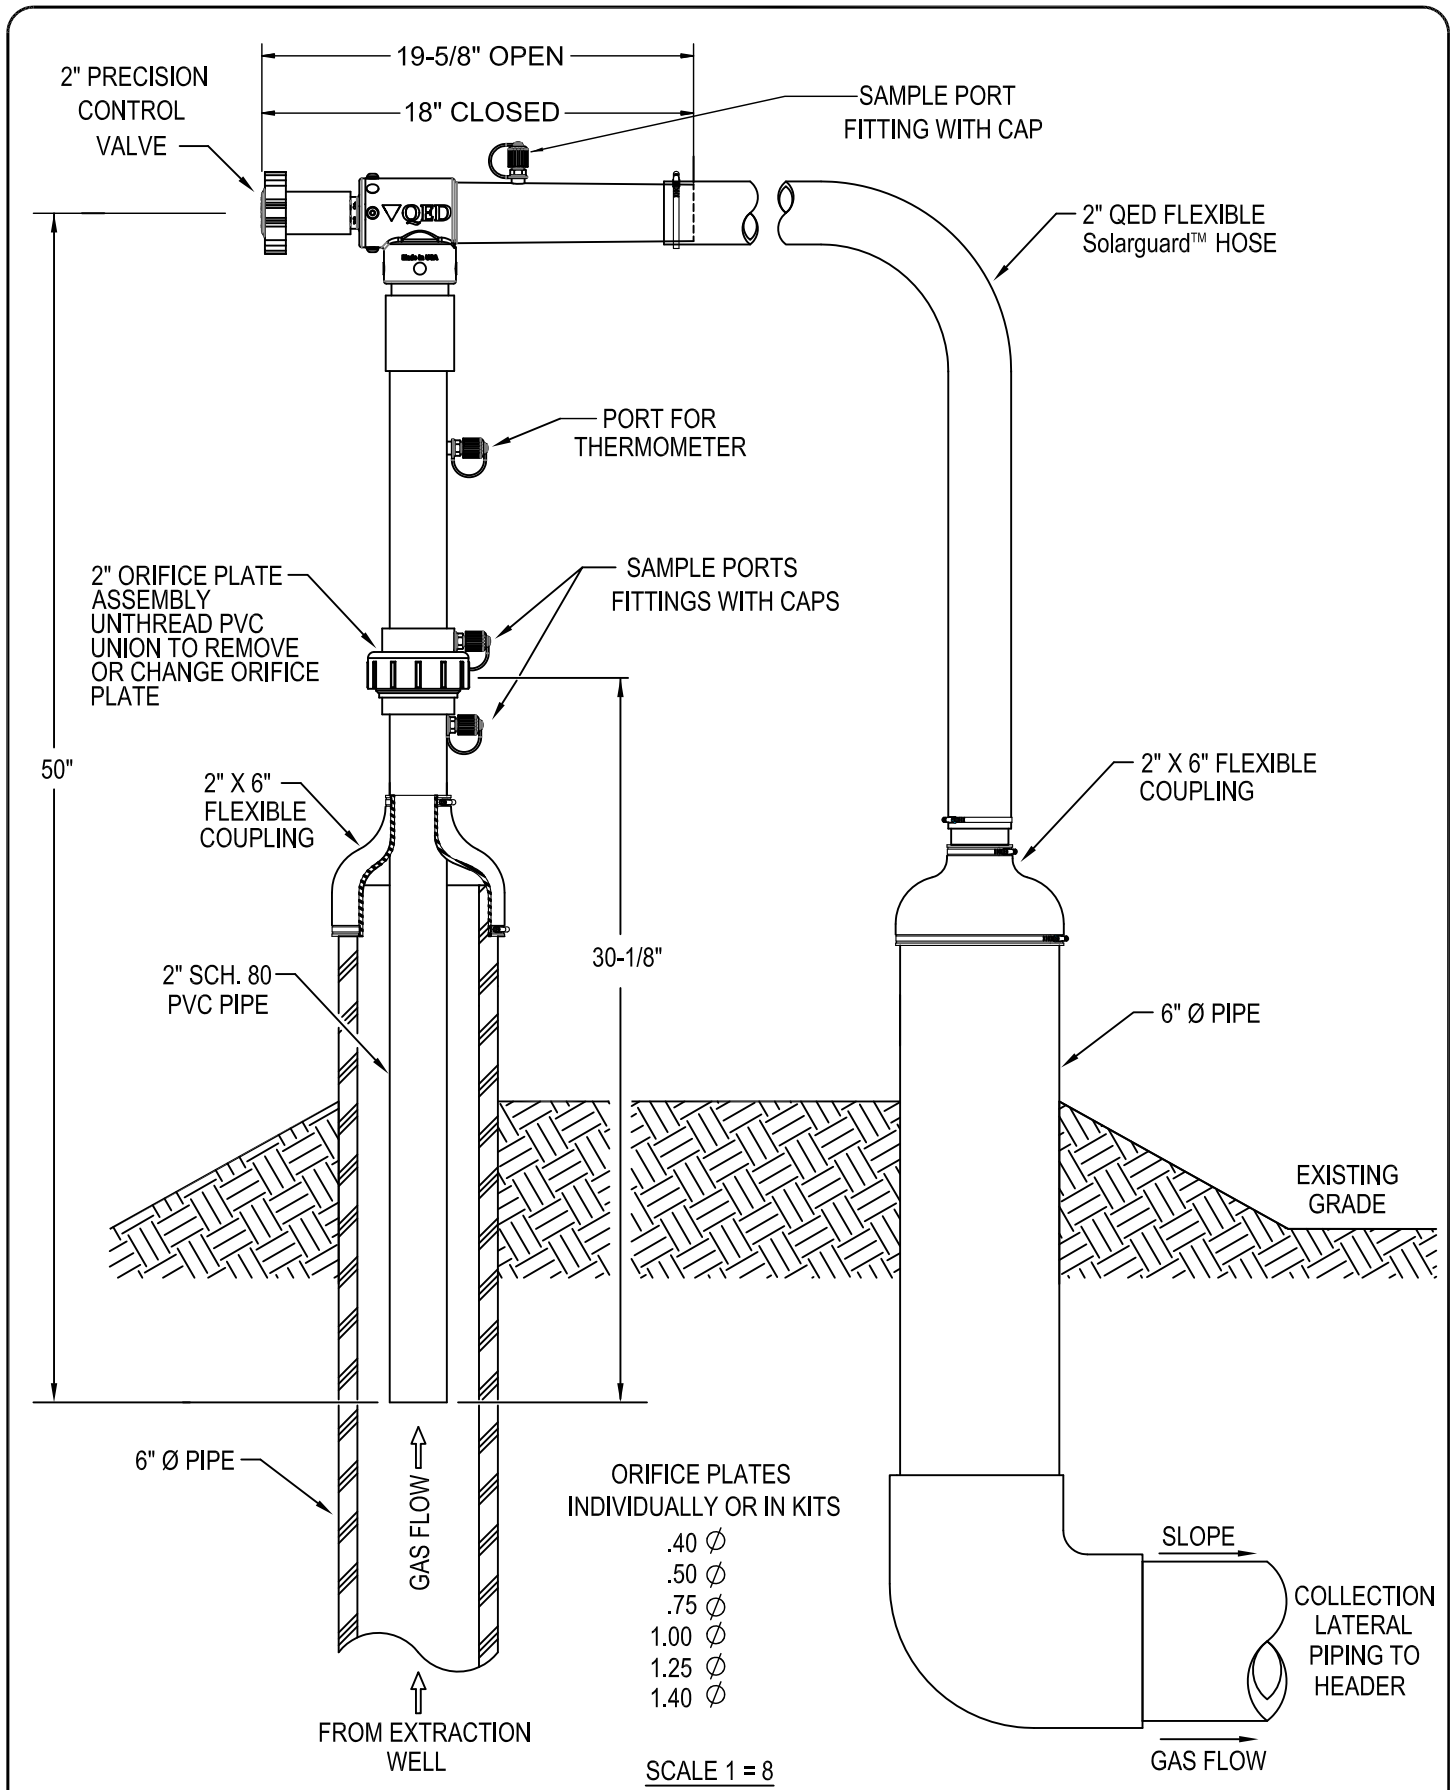

TRADITIONAL ORIFICE PLATE WELLHEAD (MODEL OPU200M) FULL ASSEMBLY 2" X 6"

- ORIFICE PLATES
INDIVIDUALLY OR IN KITS**
- .40 Ø
 - .50 Ø
 - .75 Ø
 - 1.00 Ø
 - 1.25 Ø
 - 1.40 Ø

SCALE 1 = 8

734-995-2547 -US HEADQUARTERS
 734-995-1170 -FAX
 800-624-2026 -NORTH AMERICA TOLL FREE
 www.QEDENV.COM -WEB PAGE

TOLERANCES UNLESS OTHERWISE SPECIFIED		APPROVALS	DATE	TITLE
ANGULAR : .5°		DRAWN TONY RAMIREZ	01-10-12	ORIFICE PLATE WELLHEAD MODEL OPU200M FULL ASSEMBLY 2" X 6"
FRAC : .XX : .01	.XXX : .005 .XXXX : .0005	DESIGNER L/N/BP	01-10-12	
MATERIAL		CHECKED L/N/BP	01-12-12	DWG No. 602374
FINISH		APPROVED L/N/BP	01-12-12	REV A
SCALE NONE				SHT 1 OF 1