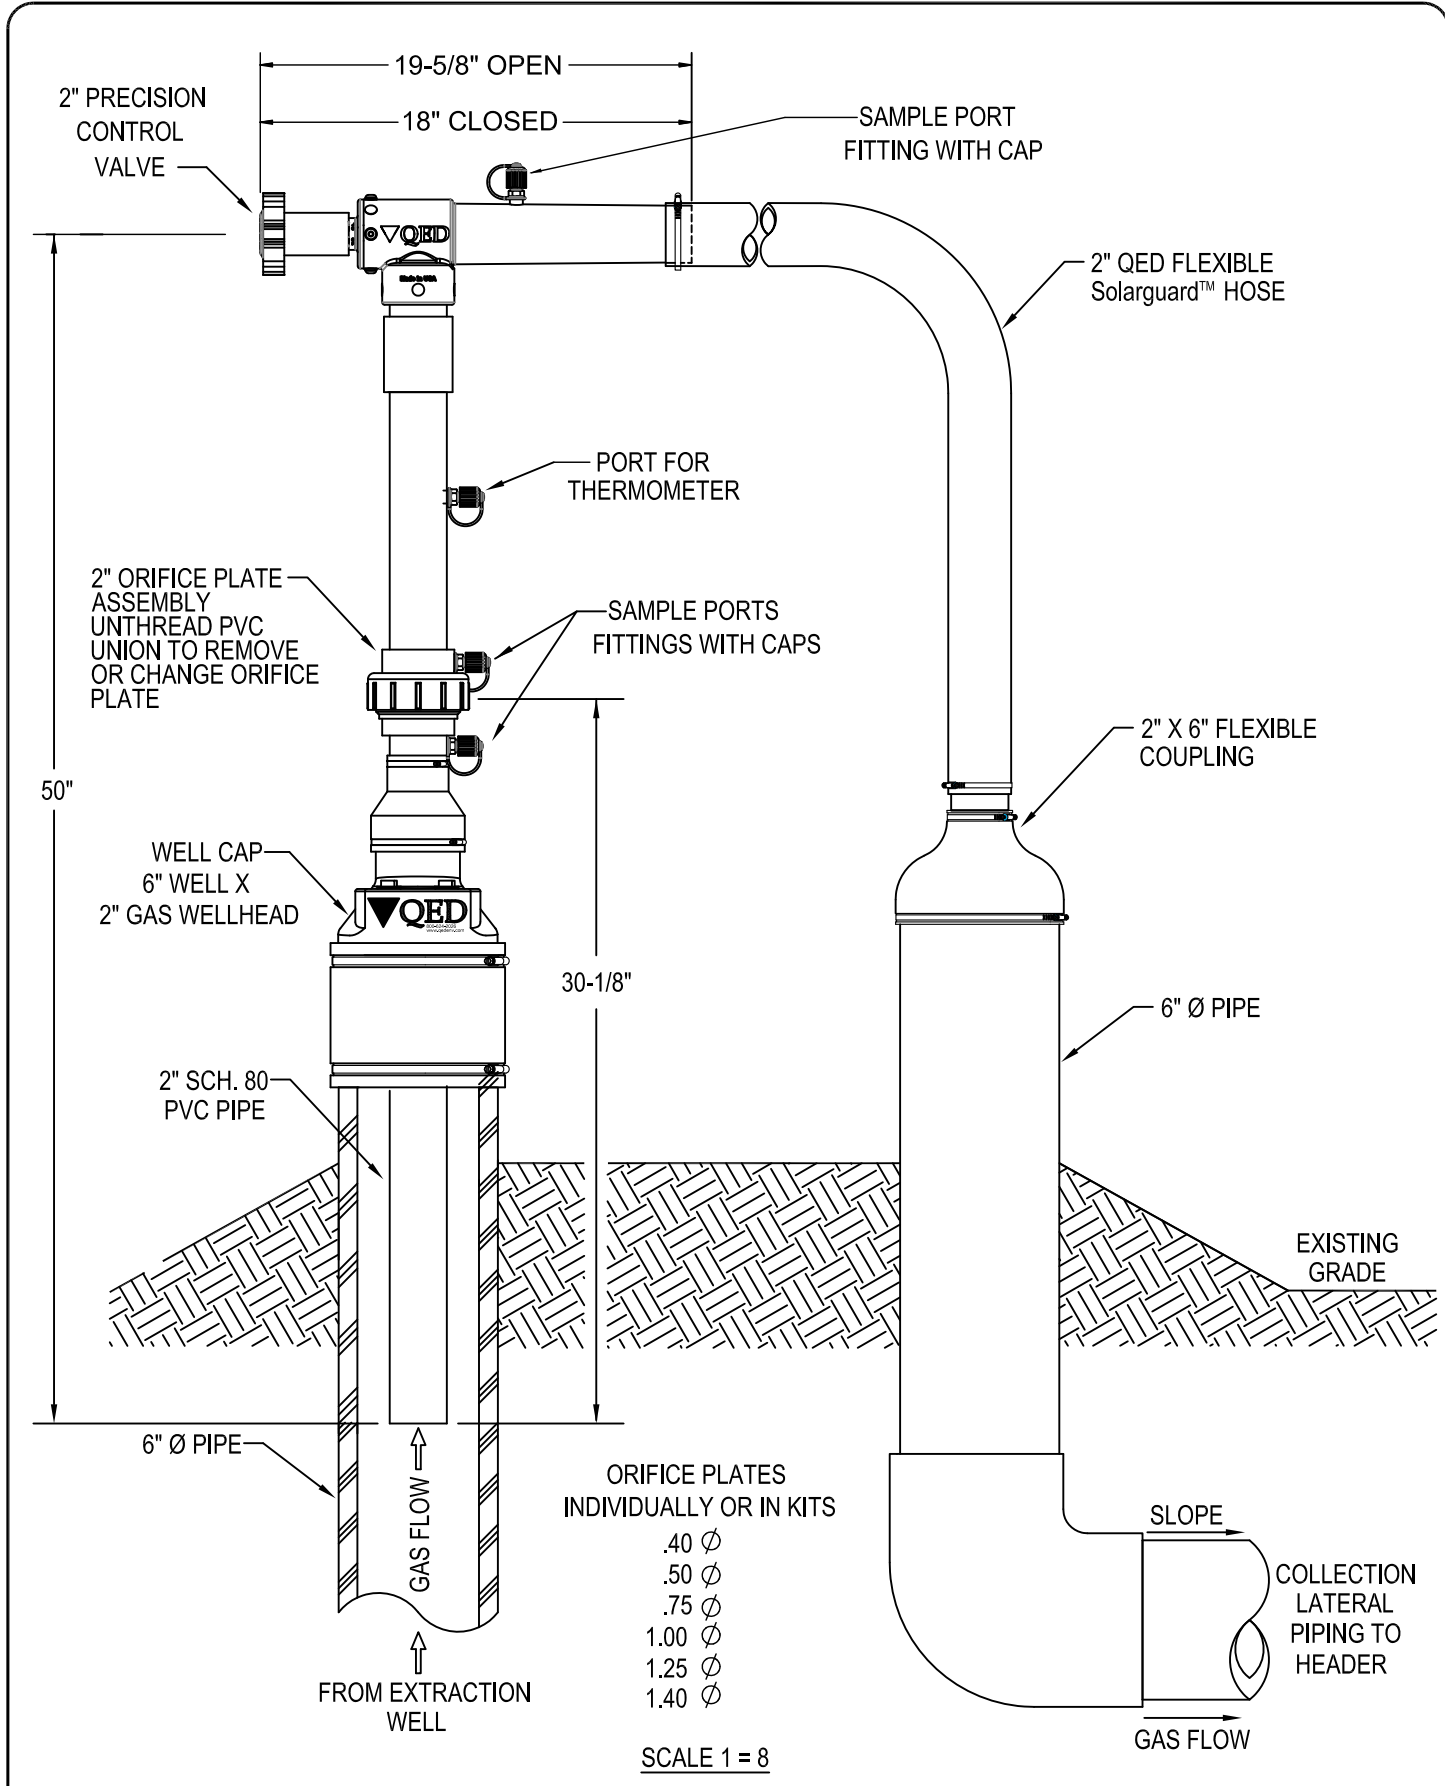

TRADITIONAL ORIFICE PLATE WELLHEAD (MODEL OPU200M) FULL ASSEMBLY WITH QED CAP FOR 6" WELLS

734-995-2547 -US HEADQUARTERS
 734-995-1170 -FAX
 800-624-2026 -NORTH AMERICA TOLL FREE
 WWW.QEDENV.COM -WEB PAGE

| TOLERANCES UNLESS OTHERWISE SPECIFIED | | APPROVALS | DATE | TITLE |
|---------------------------------------|---------------|-----------|----------|---|
| ANGULAR : 5° | | DRAWN | 01-11-12 | ORIFICE PLATE WELLHEAD OPU200M W/QED CAP FOR 6" WELLS |
| FRAC : .XXX : .005 | | DESIGNER | 01-11-12 | |
| .XX : .01 | .XXXX : .0005 | CHECKED | 01-11-12 | DWG No. 602376 |
| MATERIAL | | APPROVED | 01-11-12 | REV A |
| FINISH | | | | SCALE NDNE |
| | | | | SHT 1 OF 1 |