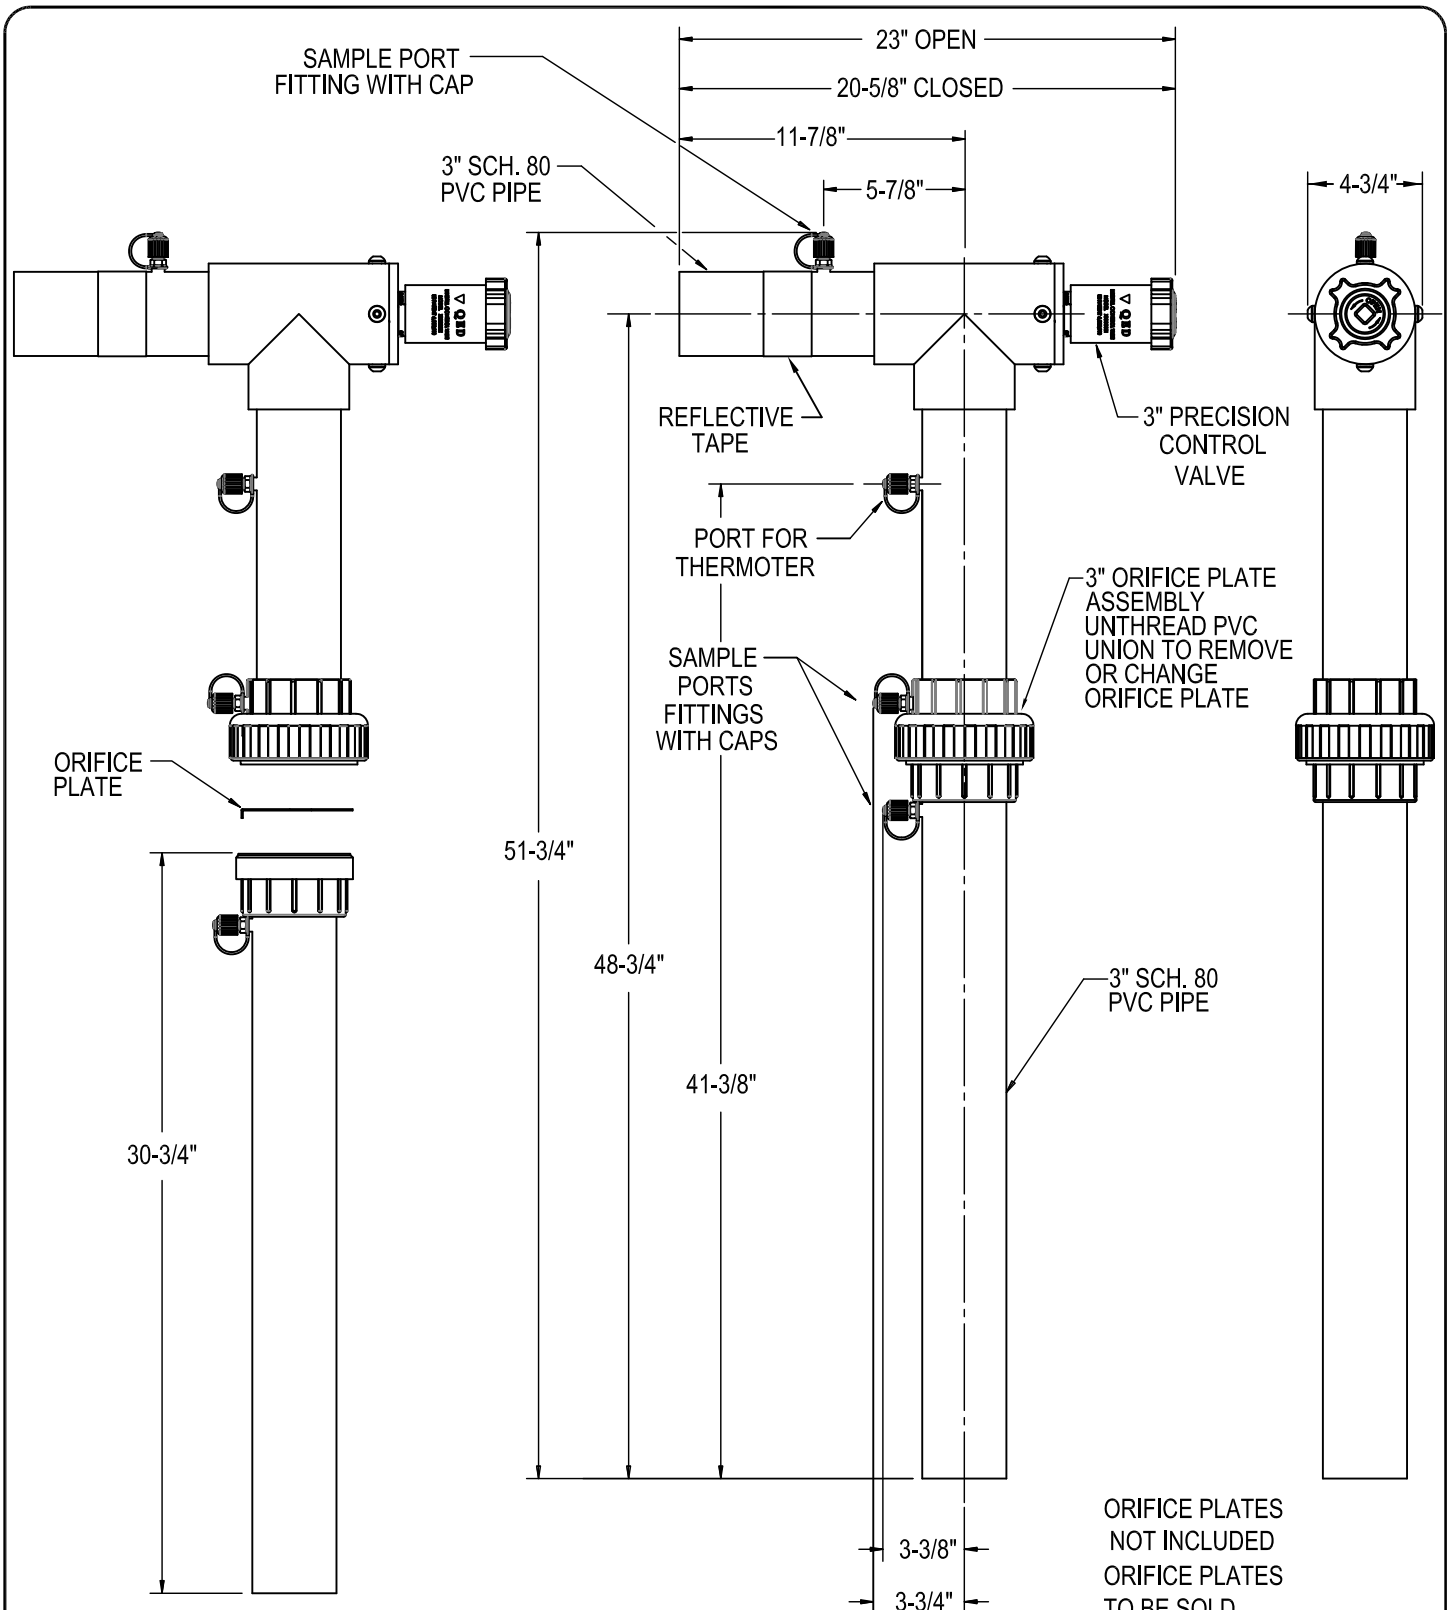

# 3" PVC ORIFICE PLATE WELLHEAD MODEL OPU300

ORIFICE PLATES  
NOT INCLUDED  
ORIFICE PLATES  
TO BE SOLD  
INDIVIDUALLY OR IN A KIT  
1.25  $\phi$   
1.75  $\phi$   
2.10  $\phi$

734-995-2547 -US HEADQUARTERS  
734-995-1170 -FAX  
800-624-2026 -NORTH AMERICA TOLL FREE  
WWW.QEDENV.COM -WEB PAGE

| TOLERANCES UNLESS OTHERWISE SPECIFIED |               | APPROVALS    | DATE     | TITLE          |
|---------------------------------------|---------------|--------------|----------|----------------|
| FRAC : .XXX : .005                    | ANGULAR : 5°  | DRAWN        | 02-07-12 | OPU300         |
| .XX : .01                             | .XXXX : .0005 | TONY RAMIREZ | DESIGNER |                |
| MATERIAL                              |               | L/N/BP       | 02-07-12 | DWG No. 602380 |
| FINISH                                |               | CHECKED      | 02-09-12 | REV A          |
|                                       |               | L/N/BP       | 02-09-12 | SCALE 1 = 8    |
|                                       |               | APPROVED     | 02-09-12 | SHT 1 OF 1     |
|                                       |               | L/N/BP       |          |                |