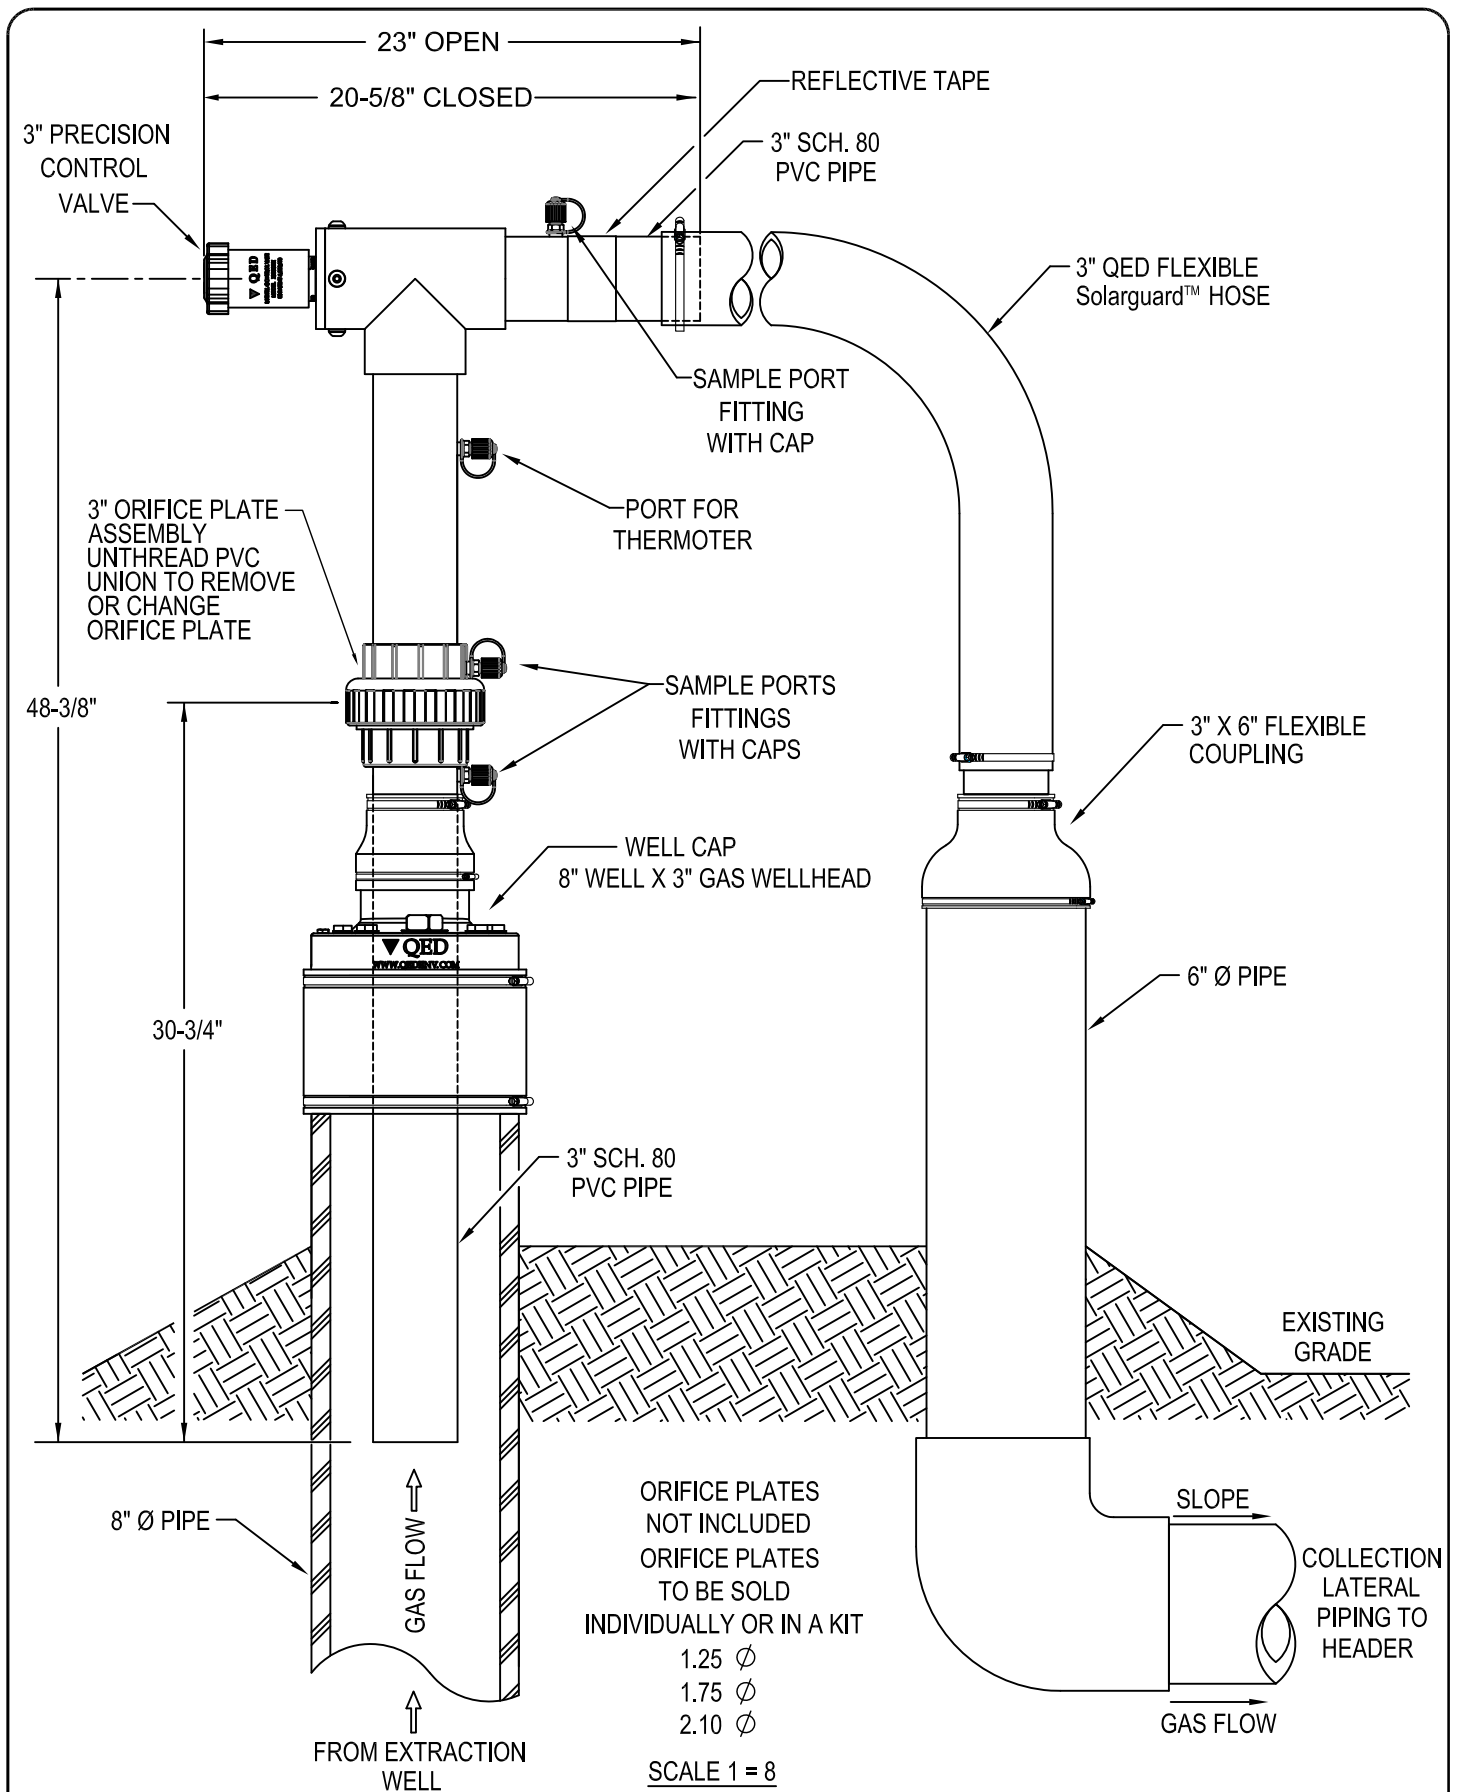

TRADITIONAL ORIFICE PLATE WELLHEAD (MODEL OPU300) FULL ASSEMBLY WITH QED CAP FOR 8" WELLS

734-995-2547 -US HEADQUARTERS
 734-995-1170 -FAX
 800-624-2026 -NORTH AMERICA TOLL FREE
 WWW.QEDENV.COM -WEB PAGE

TOLERANCES UNLESS OTHERWISE SPECIFIED	APPROVALS	DATE	TITLE
ANGULAR : .5°	DRAWN TONY RAMIREZ	02-07-12	ORIFICE PLATE WELLHEAD OPU300 WITH QED CAP FOR 8" WELLS
FRAC : .XXX : .005 .XX : .01 .XXXX : .0005	DESIGNER L N / B P	02-07-12	
MATERIAL	CHECKED L N / B P	02-09-12	DWG No. 602381
FINISH	APPROVED L N / B P	02-09-12	REV A
			SCALE 1 = 8
			SHT 1 OF 1