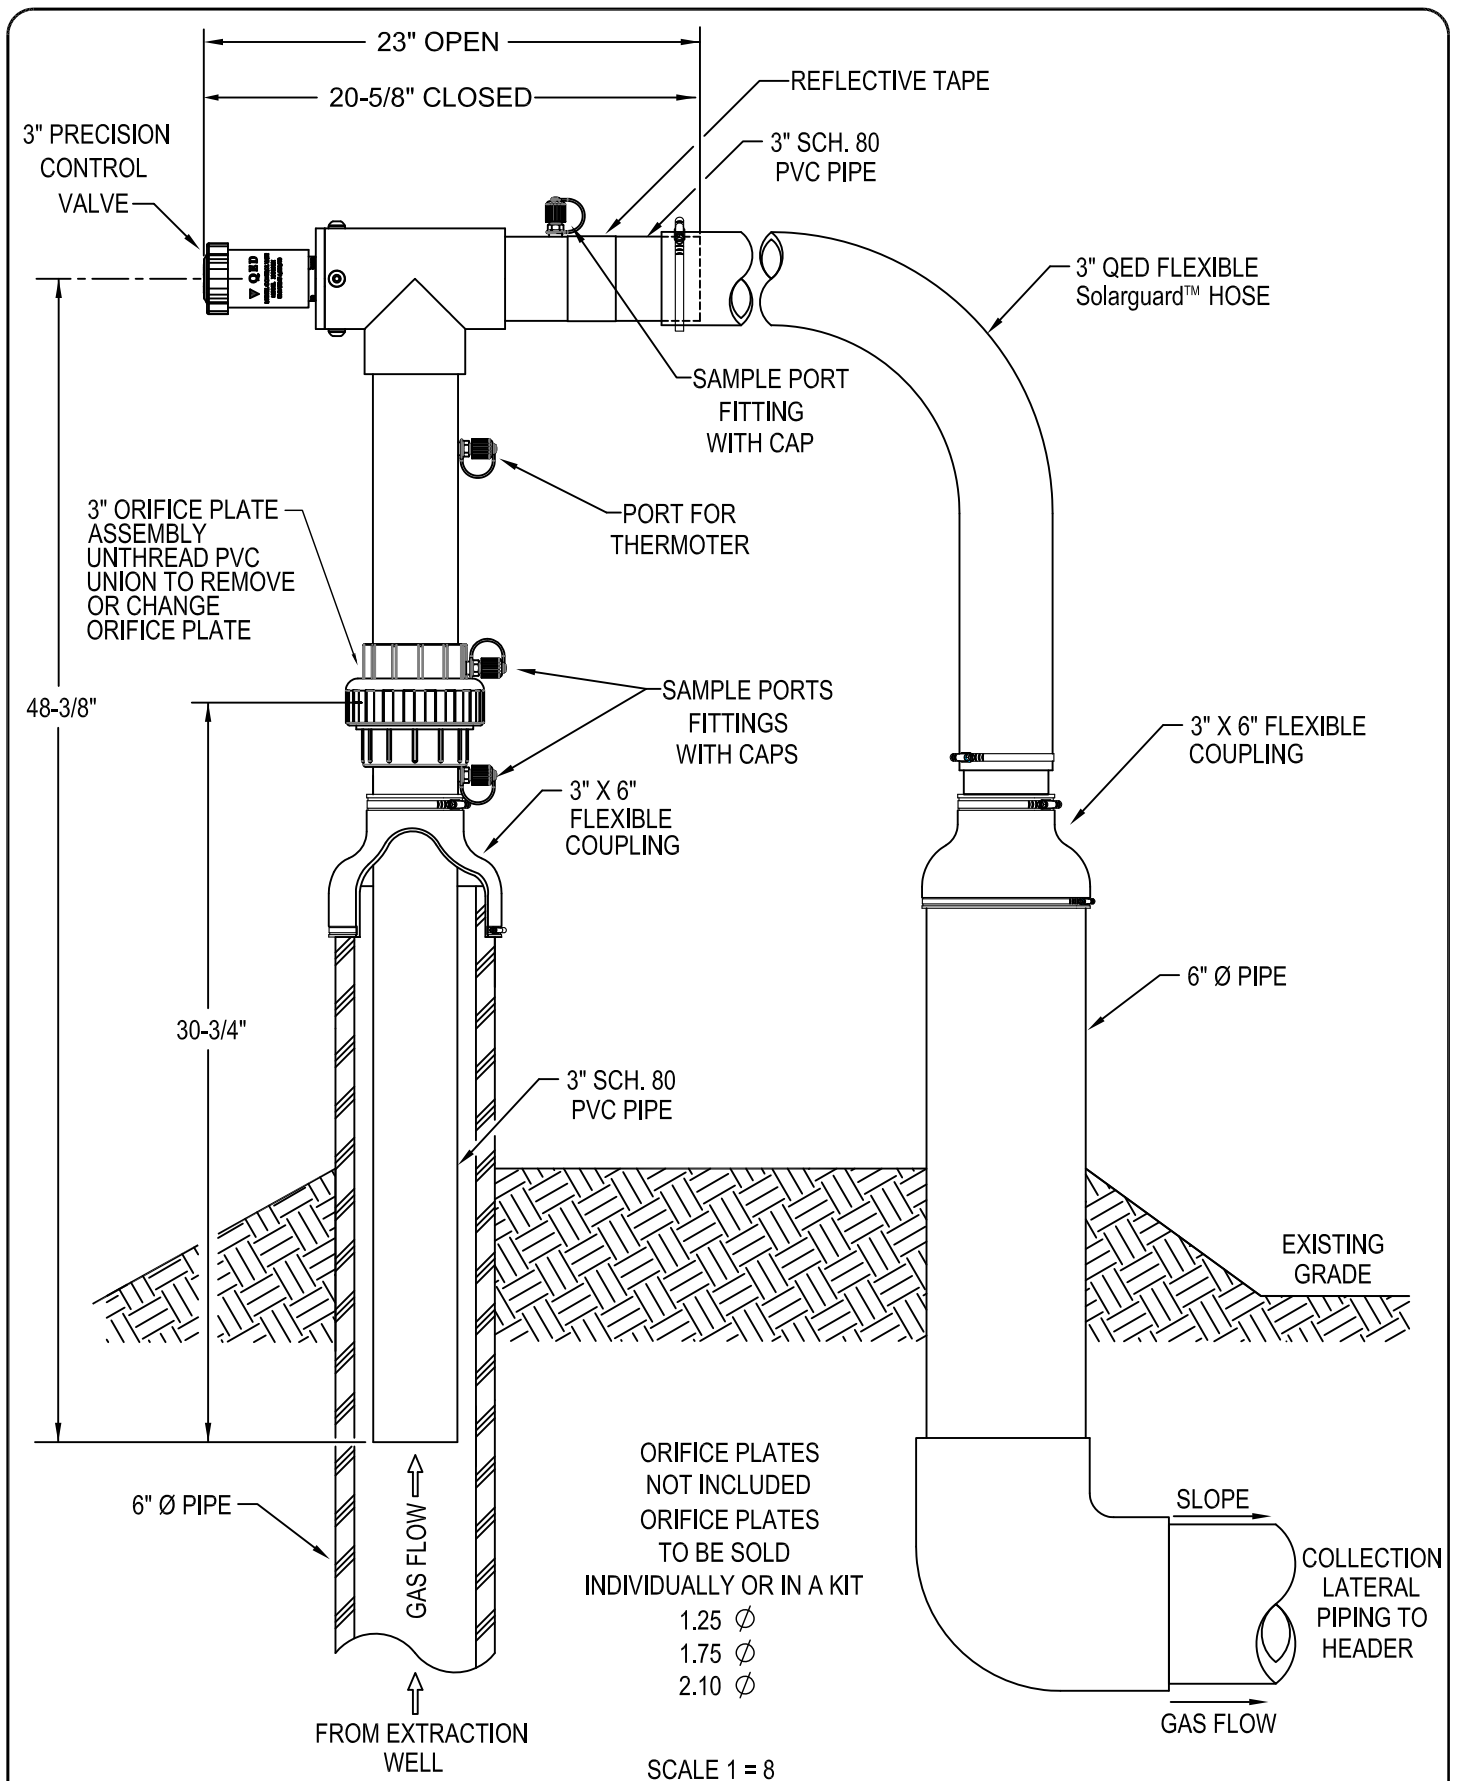

TRADITIONAL ORIFICE PLATE WELLHEAD (MODEL OPU300)

FULL ASSEMBLY 3" X 6"

734-995-2547 -US HEADQUARTERS
734-995-1170 -FAX
800-624-2026 -NORTH AMERICA TOLL FREE
WWW.QEDENV.COM -WEB PAGE

| TOLERANCES UNLESS OTHERWISE SPECIFIED | APPROVALS | DATE | TITLE |
|---------------------------------------|--------------------|----------|---|
| ANGULAR : .5° | DRAWN TONY RAMIREZ | 02-08-12 | ORIFICE PLATE WELLHEAD OPU300 FULL ASSEMBLY 3" X 6" |
| FRAC : .XXX : .005 | DESIGNER LN/BP | 02-08-12 | DWG No. 602384 |
| .XX : .01 .XXXX : .0005 | CHECKED LN/BP | 02-09-12 | REV A |
| MATERIAL | APPROVED LN/BP | 02-09-12 | SCALE 1 = 8 |
| FINISH | | | SHT 1 OF 1 |