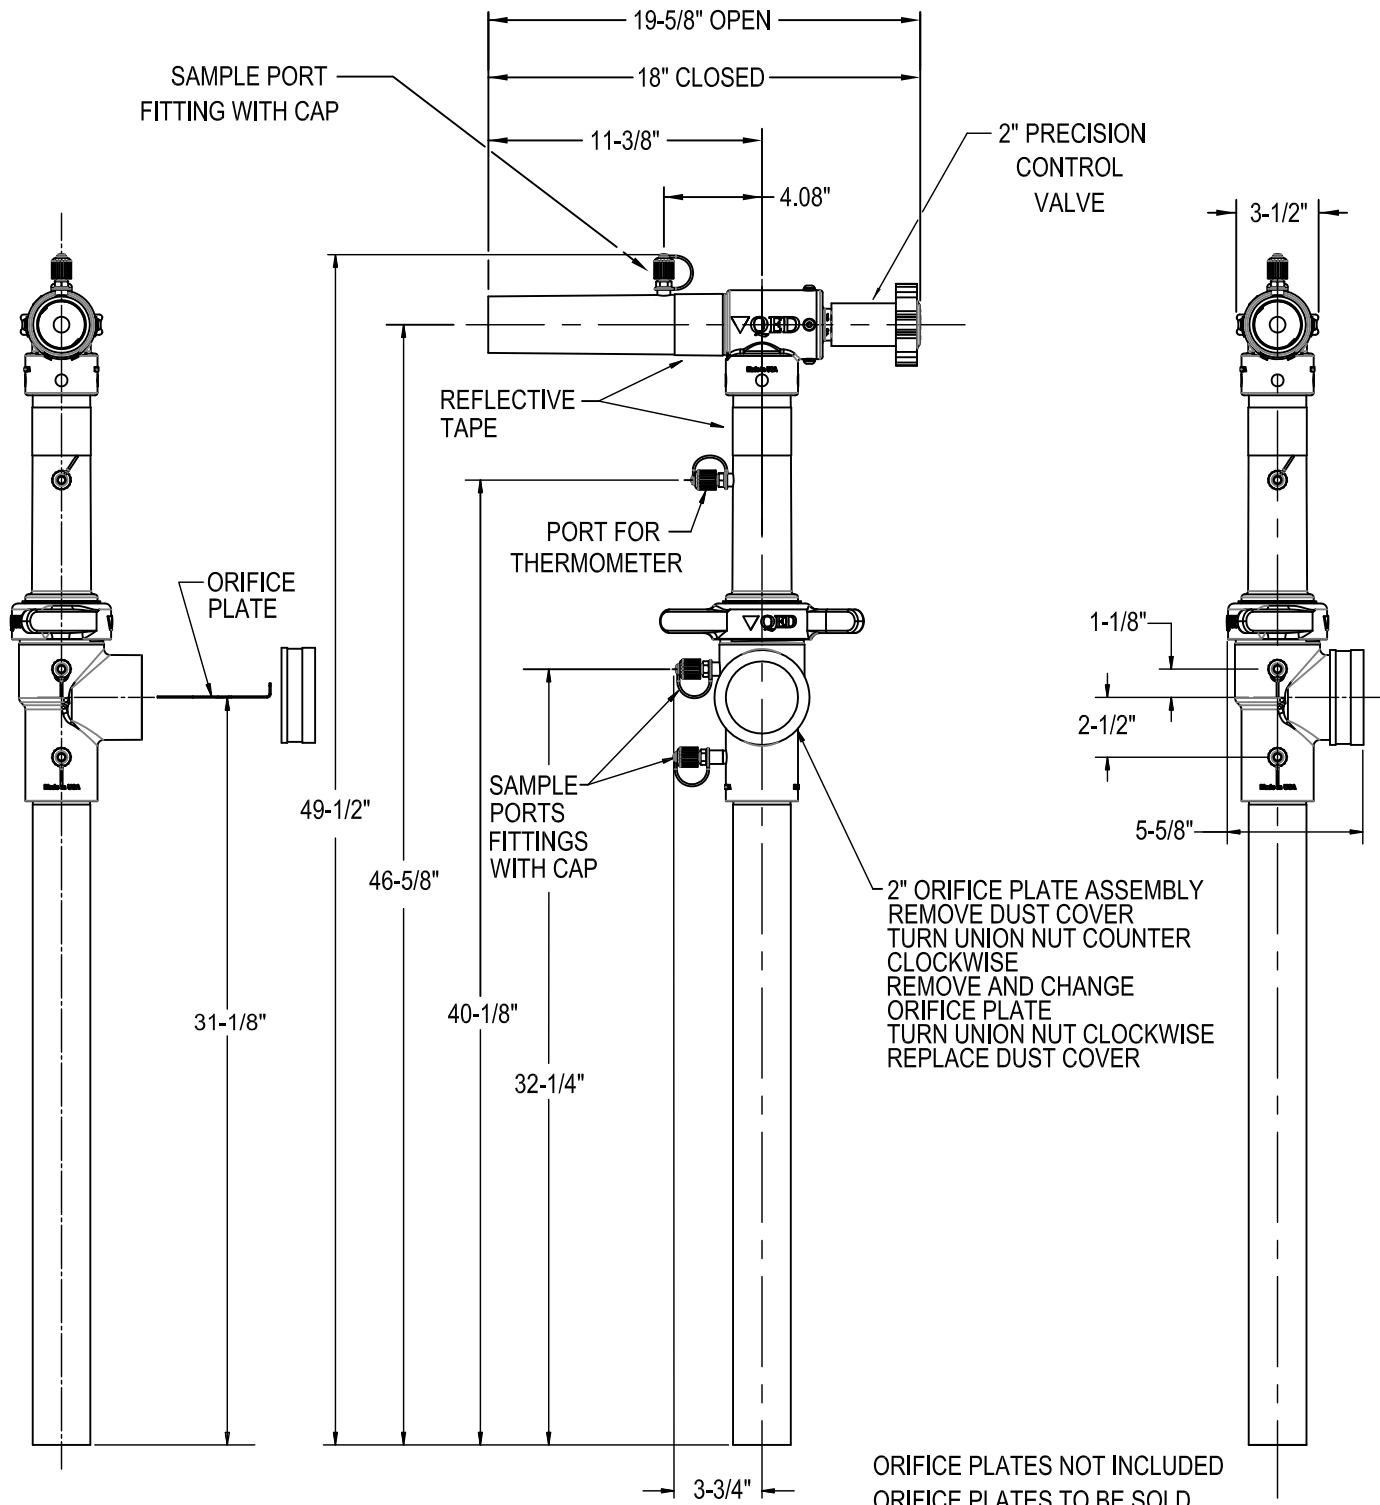

# 2" QUICK CHANGE ORIFICE PLATE WELLHEAD MODEL ORP215M

2" ORIFICE PLATE ASSEMBLY  
 REMOVE DUST COVER  
 TURN UNION NUT COUNTER  
 CLOCKWISE  
 REMOVE AND CHANGE  
 ORIFICE PLATE  
 TURN UNION NUT CLOCKWISE  
 REPLACE DUST COVER

TOLERANCES UNLESS OTHERWISE SPECIFIED		APPROVALS	DATE	TITLE
ANGULAR : .5°		DRAWN	6-27-12	ORP215M
FRAC : .XXX : .005		TONY RAMIREZ		
.XX : .01	.XXXX : .0005	DESIGNER	6-28-12	DWG No. 602396
MATERIAL		CHECKED	6-28-12	REV A
FINISH		APPROVED	6-28-12	SCALE 1 = 8
				SHT 1 OF 1