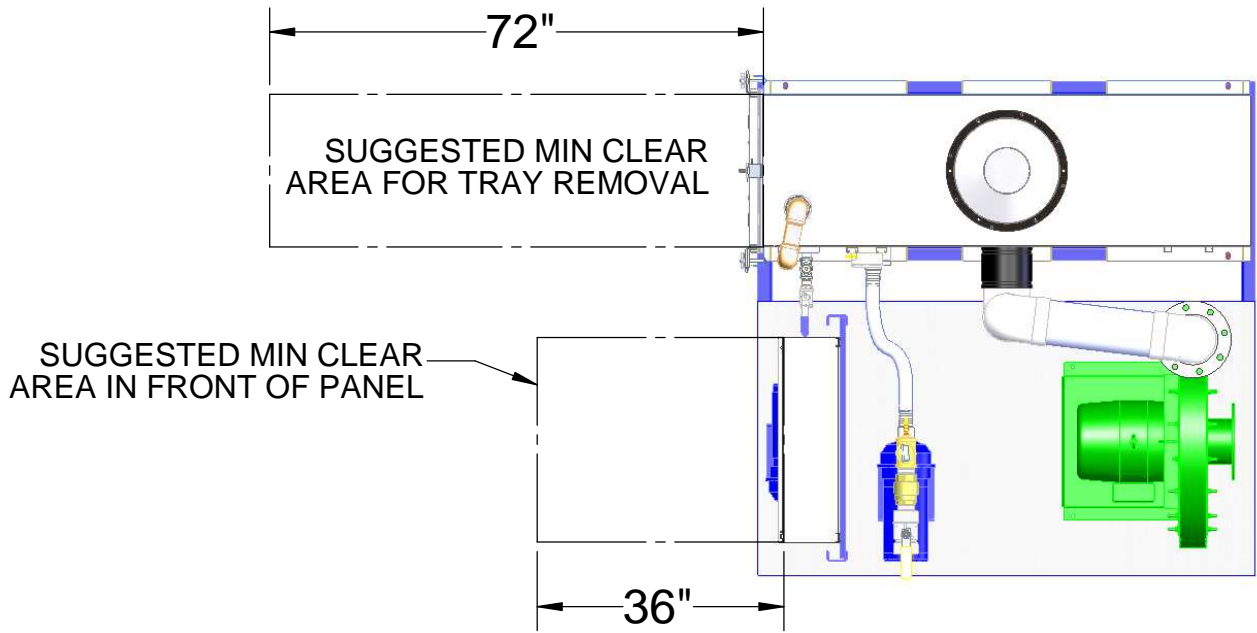

## **EZ-12.4SS (AIR STRIPPER ONLY)**

FOR MORE SPECIFICATIONS CLICK ON:

[http://www.qedenv.com/Products/Airstrippers\\_VOC\\_Removal/Air\\_Stripper\\_Specifications/](http://www.qedenv.com/Products/Airstrippers_VOC_Removal/Air_Stripper_Specifications/)

NOT TO SCALE  
**NOT FOR CONSTRUCTION, FOR REFERENCE ONLY**

**PLAN VIEW**

**FRONT VIEW**

**SIDE VIEW**

**EZ-12.4SS**

EXAMPLE OF A SKID SYSTEM WITH CONTROL PANEL, PUMPS, AND BLOWER CONTACT QED FOR INFORMATION ON ALL OPTIONS.