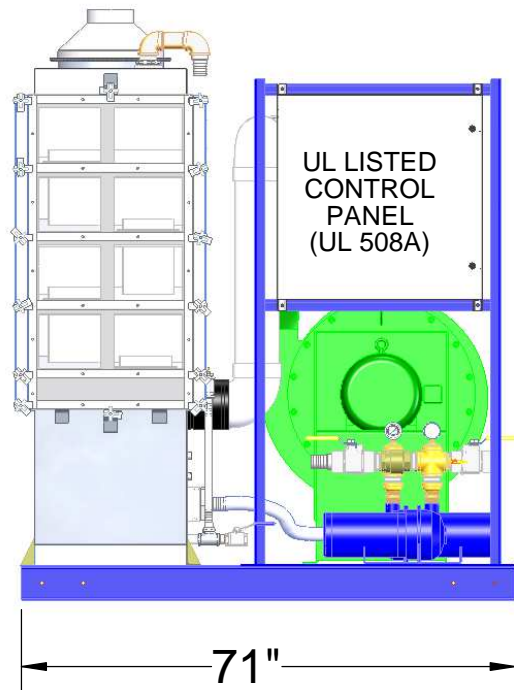

## **EZ-12.4SS (AIR STRIPPER ONLY)**

FOR MORE SPECIFICATIONS CLICK ON:

[http://www.qedenv.com/Products/Airstrippers\\_VOC\\_Removal/Air\\_Stripper\\_Specifications/](http://www.qedenv.com/Products/Airstrippers_VOC_Removal/Air_Stripper_Specifications/)

NOT TO SCALE  
**NOT FOR CONSTRUCTION, FOR REFERENCE ONLY**

**PLAN VIEW**

**FRONT VIEW**

**SIDE VIEW**

**EZ-12.4SS**

EXAMPLE OF A SKID SYSTEM WITH CONTROL PANEL, PUMPS, AND BLOWER CONTACT QED FOR INFORMATION ON ALL OPTIONS.