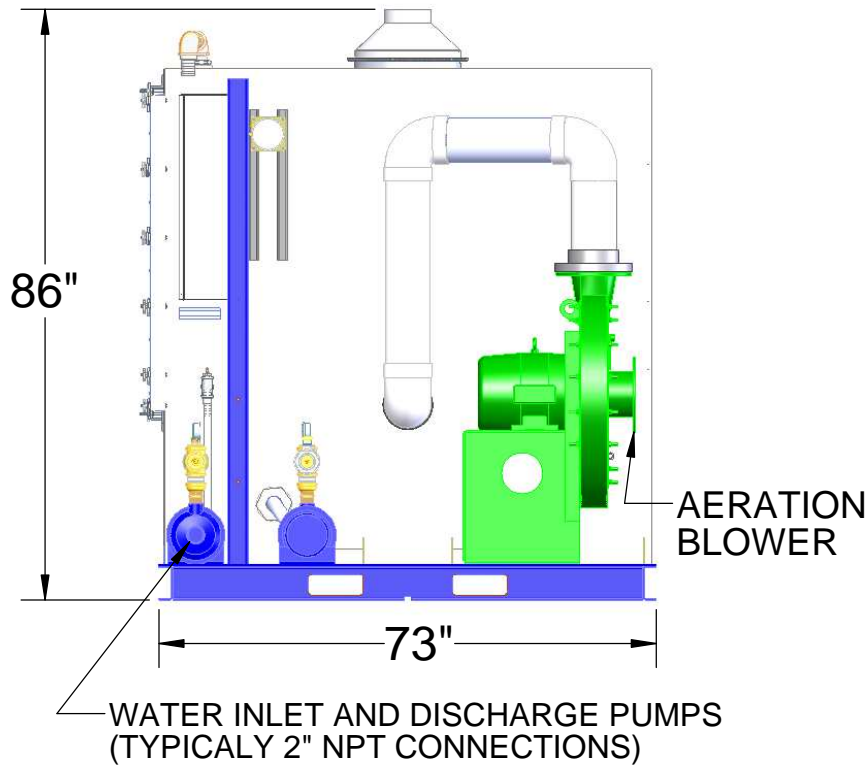

## **EZ-12.4SS (AIR STRIPPER ONLY)**

FOR MORE SPECIFICATIONS CLICK ON:

[http://www.qedenv.com/Products/Airstrippers\\_VOC\\_Removal/Air\\_Stripper\\_Specifications/](http://www.qedenv.com/Products/Airstrippers_VOC_Removal/Air_Stripper_Specifications/)

NOT TO SCALE  
**NOT FOR CONSTRUCTION, FOR REFERENCE ONLY**

**PLAN VIEW**

**FRONT VIEW**

**SIDE VIEW**

**EZ-12.4SS**

EXAMPLE OF A SKID SYSTEM WITH CONTROL PANEL, PUMPS, AND BLOWER CONTACT QED FOR INFORMATION ON ALL OPTIONS.